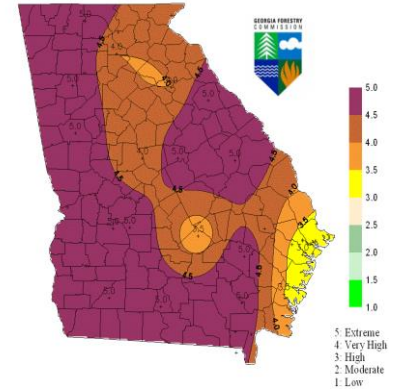

**** Rock Mountain and Flat Branch fires have burned together and are now one fire.

****Lookout mountain fire now combined with Tatum Gulf

SIGNIFICANT EVENTS

Homes Evacuated-Bell Road Fire	Polk/Haralson counties	46
Structures Threatened-Bell Road Fire	Polk/Haralson counties	52
Structures Threatened-Tatum Gulf Fire	Dade County	Est. of 200 homes
Structures Threatened-Elder Lake Fire	Polk County	Est. 15 homes
Structures Lost	Johnson County	1 mobile home and a camper used by hunters
Structures Lost	Deatur County	1 mobile home, 2 motor homes and 2 outbuildings
Outbuilding Lost	Grady and Decatur counties	1 outbuilding a piece
Outbuildings Lost	Chattahoochee County	3 outbuildings and 1 vehicle
Inert Landfill on fire	South Fulton/Coweta counties	Smoke issues
Smoke from wildfires in AL, GA, TN and NC is expected to affect visibility and air quality. The National Weather Service and Georgia EPD are coordinating on special weather statements and air quality alerts. Information on air quality can also be viewed here .	Metro Atlanta and areas S of Atlanta may see or smell smoke due to strong winds generally from the N. Information on air quality can also be viewed here .	
Governor Nathan Deal issued an Executive Order declaring a drought and banning the ignition of consumer fireworks in affected counties	See full list of counties here .	

FIRE WEATHER OUTLOOK

GEORGIA FORESTRY
COMMISSION

Forecasted Relative Humidity for Today
Produced at November 21, 2016 730 EST

Forecasted Wind Speed for Today
Produced at November 21, 2016 730 EST

Forecast Fire Danger for Tomorrow
Produced at November 20, 2016 130pm EST