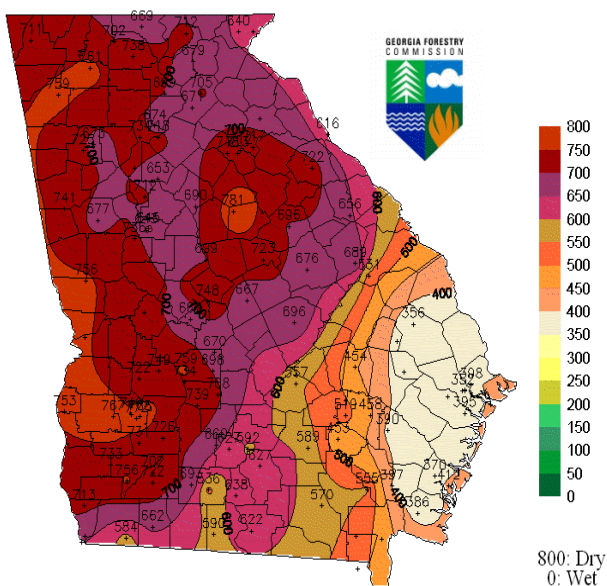

Georgia Wildfires 2016

Fire Situation Report for 11/21/2016

**Map of KBDI
at November 20, 2016 1300 EST**

Georgia Automated Environmental Monitoring Network provided 75% of the stations in the map.

**Statewide Situation November 21 as of
9:00 am**

New Fires 11/20/2016 (yesterday)	54	282 acres
Active State Fires	16*	8172 acres*
Total Fires Since 1/1/2016 with Fire Report	4,314	20,439 acres**
Drought Index (KBDI)	Range of 356 near the coast to 781 in NW and W GA	52% of state in extreme and exceptional drought

*Includes wildfires not contained from previous days but does not include fires being handled by the USFS within the state

** Includes wildfires from state and private lands only, no federal acres

SIGNIFICANT FIRES	COUNTY	ACRES	% CONTAINED
Rock Mountain Fire***	Rabun	11,287	30%
Bell Road Fire	Polk/Harlason	1,800	30%
Rough Ridge Fire **	Fannin	27,870	50%
Tatum Gulf Fire	Dade	2,836	65%
Timber Ridge Fire***	Rabun	888	95%
Irwin Mill Fire	Gordon	107	99%
Creek Road Fire	Dade	72	99%
Treat Mountain Fire	Polk/Haralson	558	99%
Montgomery Road Fire	Marion	106	100%
Rocky Face Fire	Whitfield	590	100%
Flat Branch Fire****	Rabun/Towns	600	100%
Fox Mountain Fire*	Dade	2,083	100%
Lookout Mountain/Sulfur Springs*****	Dade	500	100%