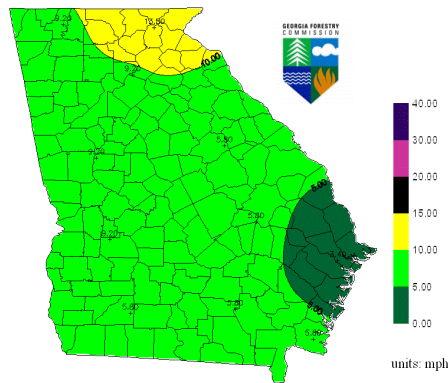

**** Rock Mountain and Flat Branch fires have burned together and are now one fire.

****Lookout mountain fire now combined with Tatum Gulf

SIGNIFICANT EVENTS

Homes Evacuated-Bell Road Fire	Polk/Haralson counties	46
Structures Threatened-Bell Road Fire	Polk/Haralson counties	52
Structures Threatened-Tatum Gulf Fire	Dade County	Est. of 200 homes
Structures Threatened-Elder Lake Fire	Polk County	Est. 15 homes
Structures Lost	Johnson County	1 mobile home and a camper used by hunters
Structures Lost	Deatur County	1 mobile home, 2 motor homes and 2 outbuildings
Outbuilding Lost	Grady and Decatur counties	1 outbuilding a piece
Outbuildings Lost	Chattahoochee County	3 outbuildings and 1 vehicle
Inert Landfill on fire	South Fulton/Coweta counties	Smoke issues
Smoke from wildfires in AL, GA, TN and NC is expected to affect visibility and air quality. The National Weather Service and Georgia EPD are coordinating on special weather statements and air quality alerts. Information on air quality can also be viewed here .	Metro Atlanta and areas S of Atlanta may see or smell smoke due to strong winds generally from the N. Information on air quality can also be viewed here .	
Governor Nathan Deal issued an Executive Order declaring a drought and banning the ignition of consumer fireworks in affected counties	See full list of counties here .	

FIRE WEATHER OUTLOOK

GEORGIA FORESTRY
COMMISSION

Forecasted Relative Humidity for Today
Produced at November 21, 2016 730 EST

Forecasted Wind Speed for Today
Produced at November 21, 2016 730 EST

Forecast Fire Danger for Tomorrow
Produced at November 20, 2016 130pm EST