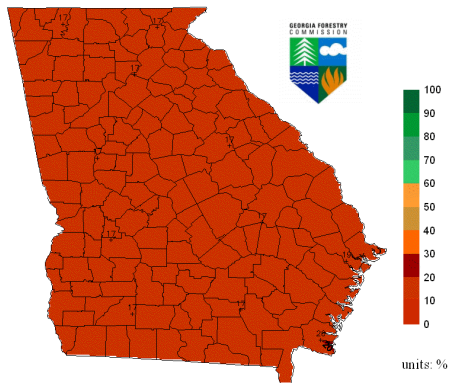

Forecasted Wind Speed for Today
Produced at November 21, 2016 730 EST

GEORGIA FORESTRY
COMMISSION

Forecasted Relative Humidity for Today
Produced at November 21, 2016 730 EST