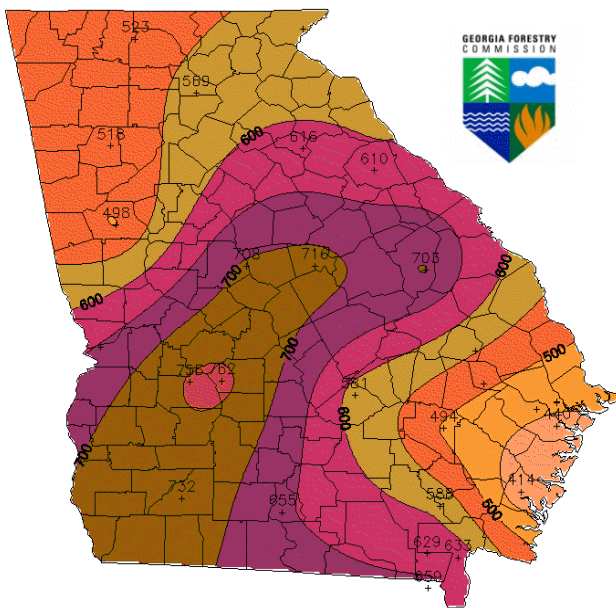

Georgia Wildfires 2016

Fire Situation Report for 12/01/2016

**Map of KBDI
at November 30, 2016 1300 EST**

New Fires 11/30/2016 (yesterday)	18	36 acres
Active State Fires	9*	7438 acres*
Total Fires Since 1/1/2016 with Fire Report	4,724**	24,061 acres**
Drought Index (KBDI)	Range of 414 near the coast to 762 in NW and W GA	56.6% of state in extreme and exceptional drought