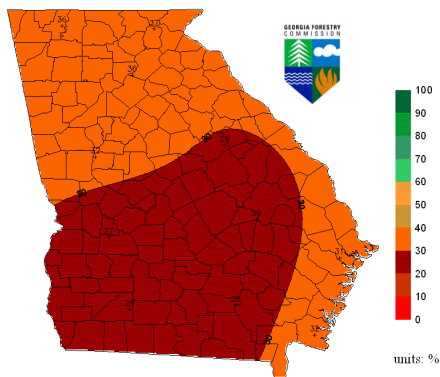

Forecasted Wind Speed for Today
Produced at December 1, 2016 730 EST

Rocky Face Fire	Whitfield	590	100%
Flat Branch Fire****	Rabun/Towns	600	100%
Fox Mountain Fire	Dade	2,083	100%

** Rough Ridge Fire on USFS lands and located in national wilderness area and under confinement strategies.

***The Rock Mountain and Timber Ridge fires are on USFS lands and under confinement strategies

**** Rock Mountain and Flat Branch fires burned together and are now one fire.

Lookout Mountain fire now combined with Tatum Gulf

Fires that are at 100% contained are being monitored daily for potential reburns as the leaves start to fall and cover containment lines.

SIGNIFICANT EVENTS

Structures Threatened-Tatum Gulf Fire	Dade County	Est. of 60

Smoke from wildfires in AL, GA, TN and NC is expected to affect visibility and air quality. The National Weather Service and Georgia EPD are coordinating on special weather statements and air quality alerts. Information on air quality can also be viewed [here](#).

Metro Atlanta and areas around Atlanta should not see any smoke today due to a low fire activity due to rain that is helping with the fires. Information on air quality can also be viewed [here](#).

Governor Nathan Deal issued an [Executive Order](#) declaring a drought and banning the ignition of consumer fireworks in affected counties

See full list of counties [here](#).

FIRE WEATHER OUTLOOK

Forecasted Relative Humidity for Today
Produced at December 1, 2016 730 EST