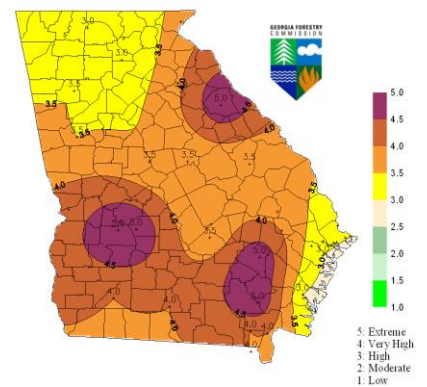

See full list of counties [here](#).

FIRE WEATHER OUTLOOK

Forecasted Relative Humidity for Today
Produced at December 1, 2016 730 EST

Forecasted Wind Speed for Today
Produced at December 1, 2016 730 EST

Forecast Fire Danger for Tomorrow
Produced at November 30, 2016 130pm EST