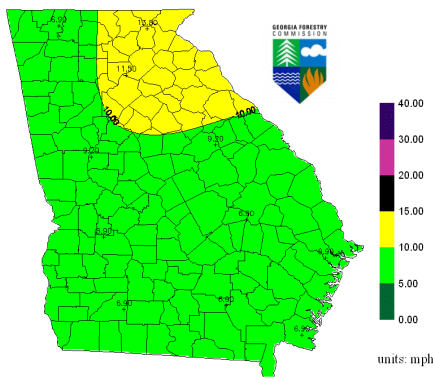

Forecast Fire Danger for Tomorrow
Produced at November 30, 2016 130pm EST

Forecasted Wind Speed for Today
Produced at December 1, 2016 730 EST