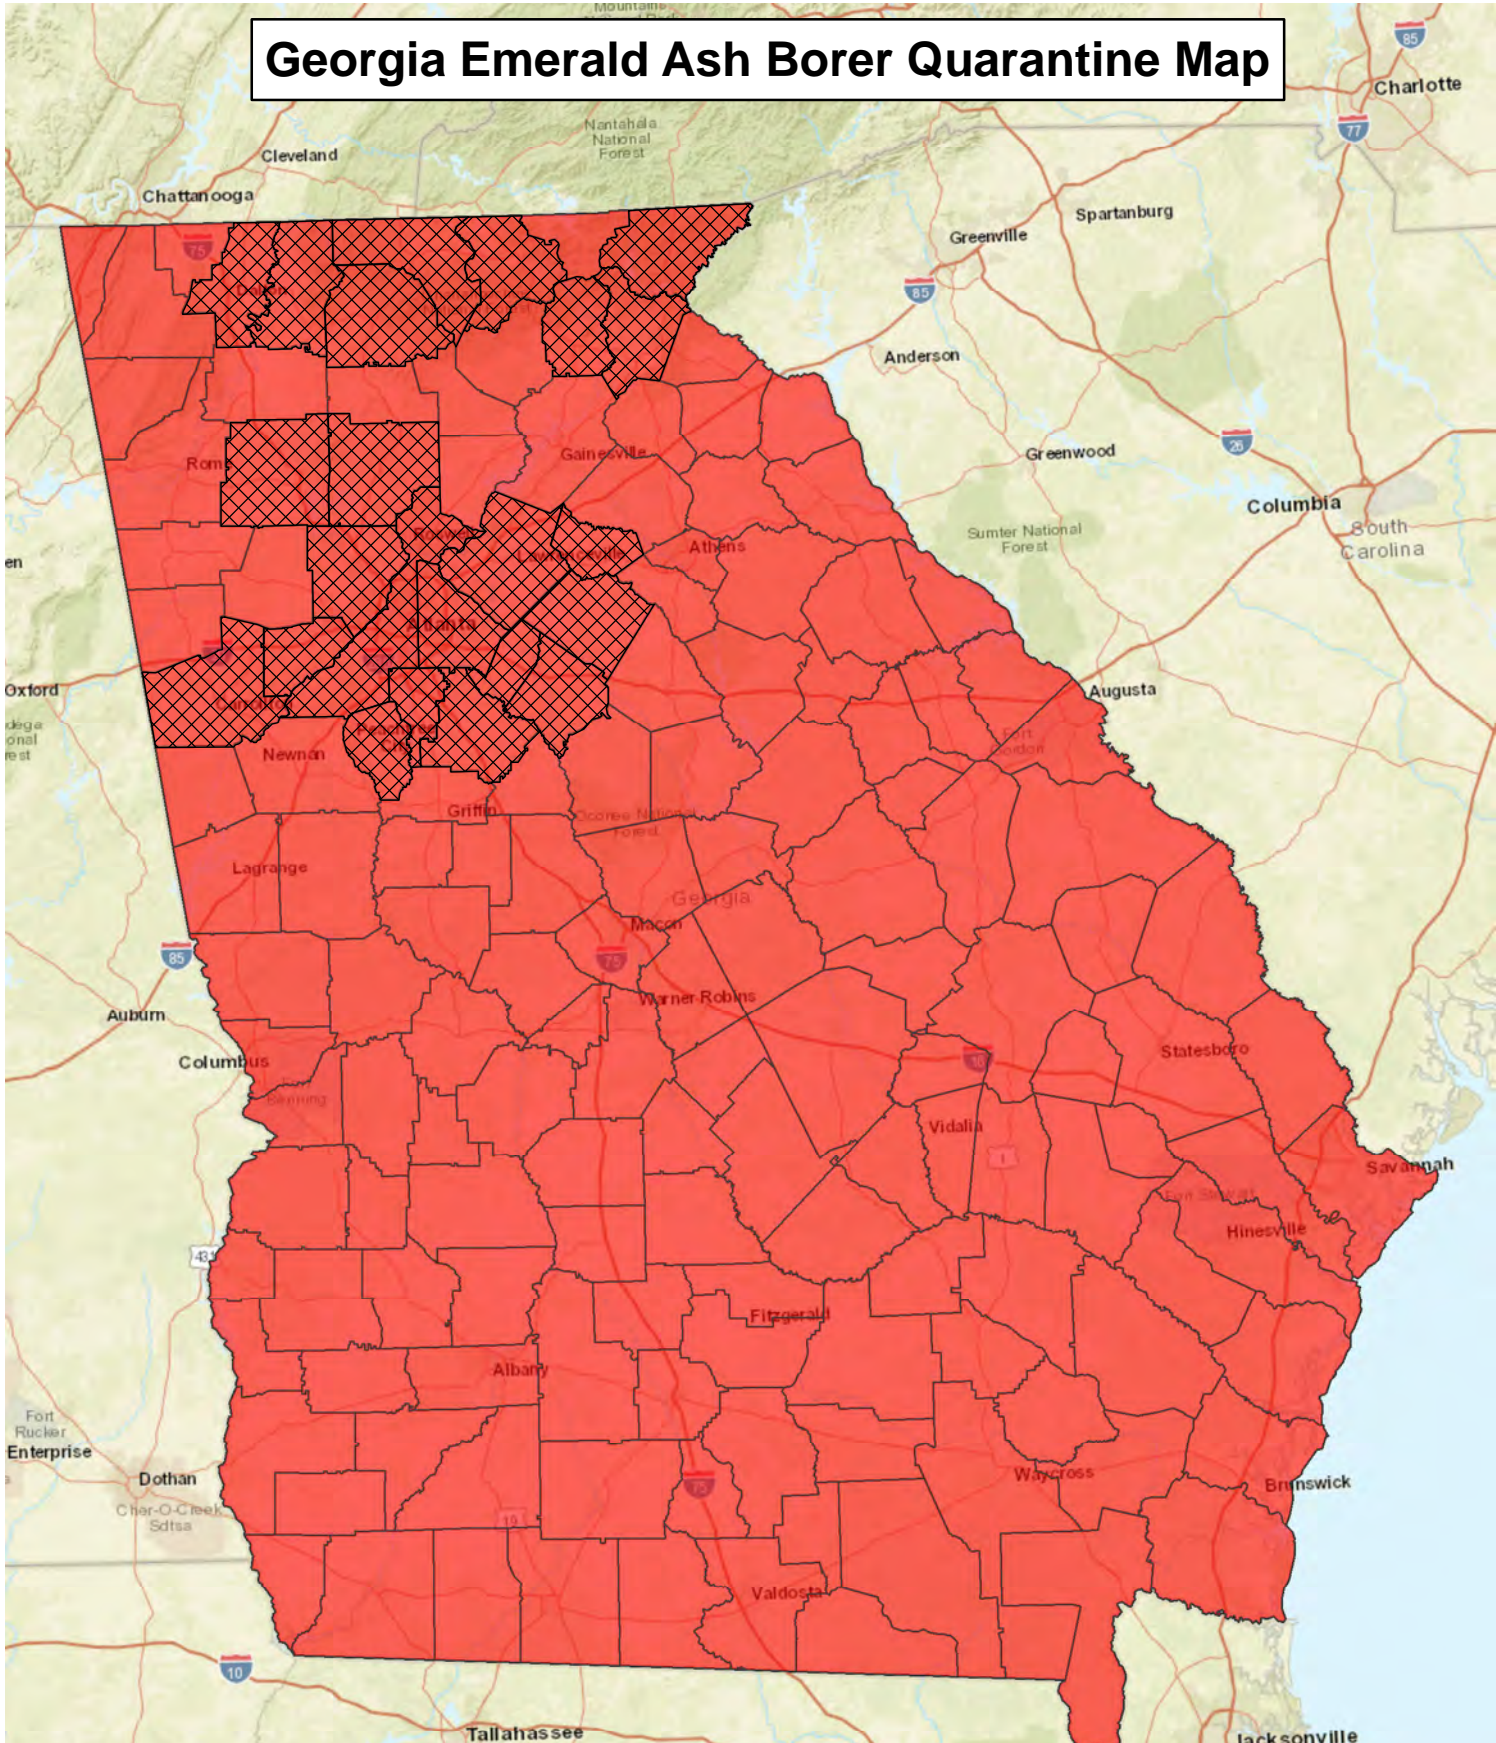

# Georgia Emerald Ash Borer Quarantine Map

December 1, 2017

### Legend

- EAB positive county
- EAB quarantine area