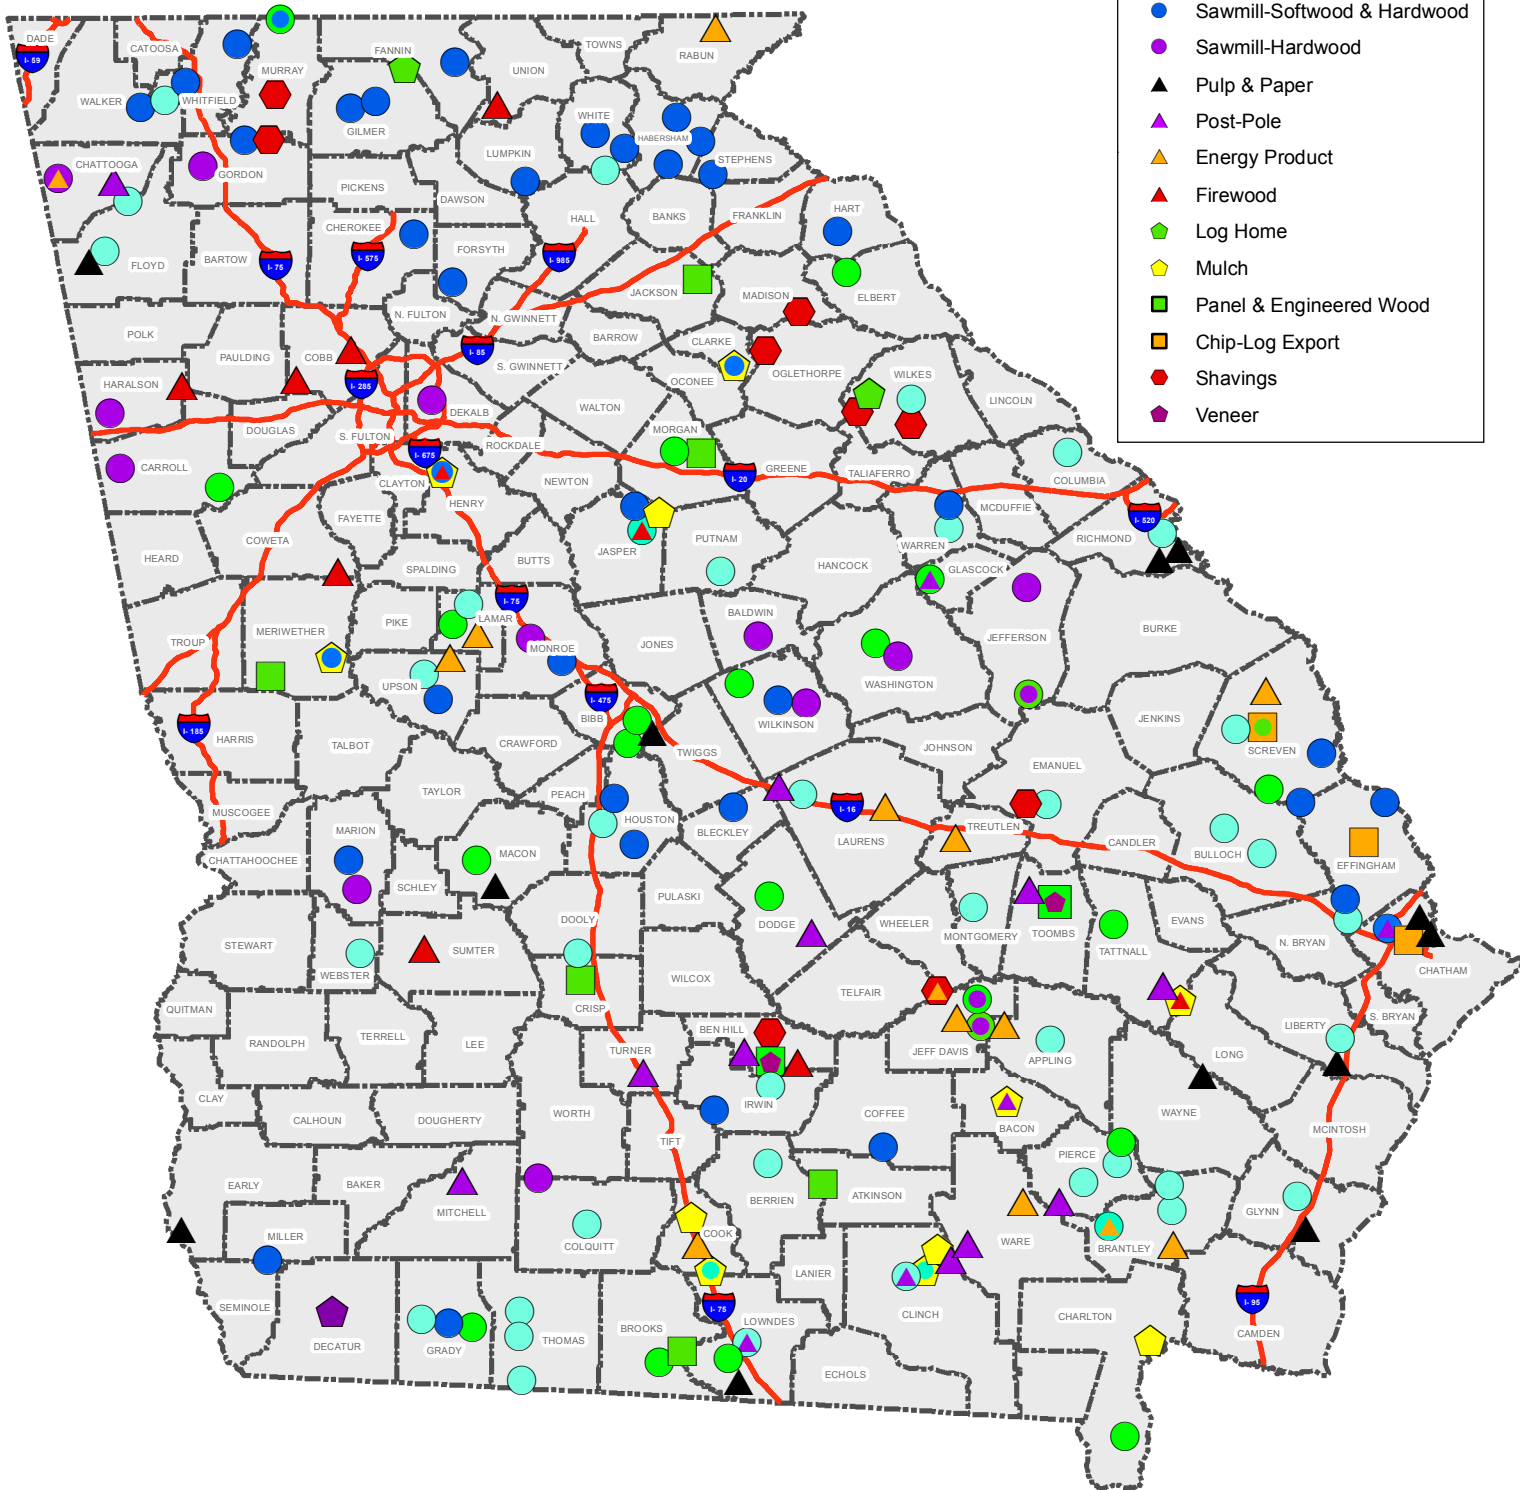

# Georgia Wood-Using Industries - 2015

## Legend

- Chip Mill
- Sawmill-Softwood
- Sawmill-Softwood & Hardwood
- Sawmill-Hardwood
- ▲ Pulp & Paper
- ▲ Post-Pole
- ▲ Energy Product
- ▲ Firewood
- ▲ Log Home
- ▲ Mulch
- Panel & Engineered Wood
- Chip-Log Export
- Shavings
- Veneer

Created by:  
Michael Torbett  
Georgia Forestry Commission  
12/2015

Coordinate System:  
GCS North American 1983