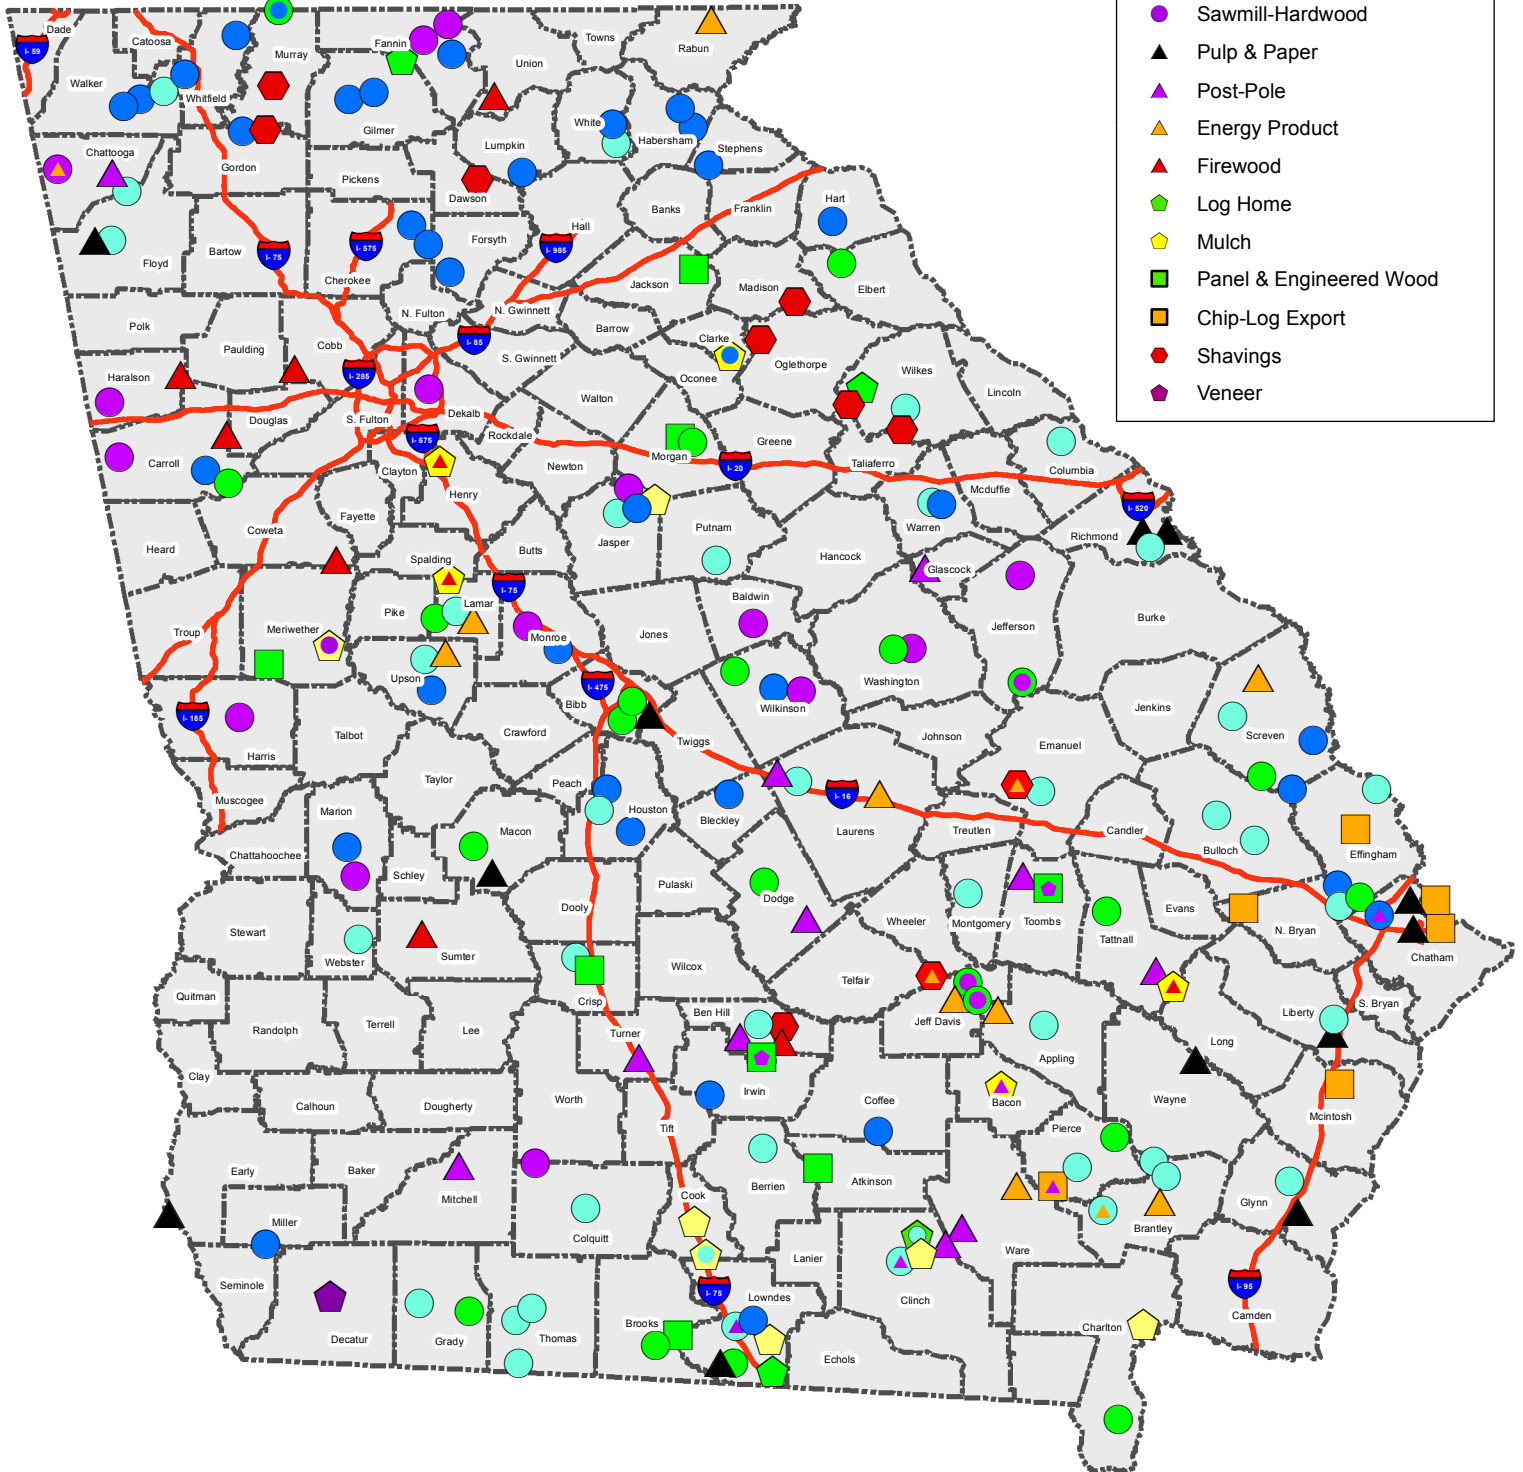

2017 Georgia Wood-Using Industries

Legend

- Chip Mill
- Sawmill-Softwood
- Sawmill-Softwood & Hardwood
- Sawmill-Hardwood
- ▲ Pulp & Paper
- ▲ Post-Pole
- ▲ Energy Product
- ▲ Firewood
- ▲ Log Home
- ▲ Mulch
- Panel & Engineered Wood
- Chip-Log Export
- Shavings
- ◆ Veneer

Created by:
Michael Torbett
Georgia Forestry Commission
1-31-2017

Coordinate System:
GCS North American 1983