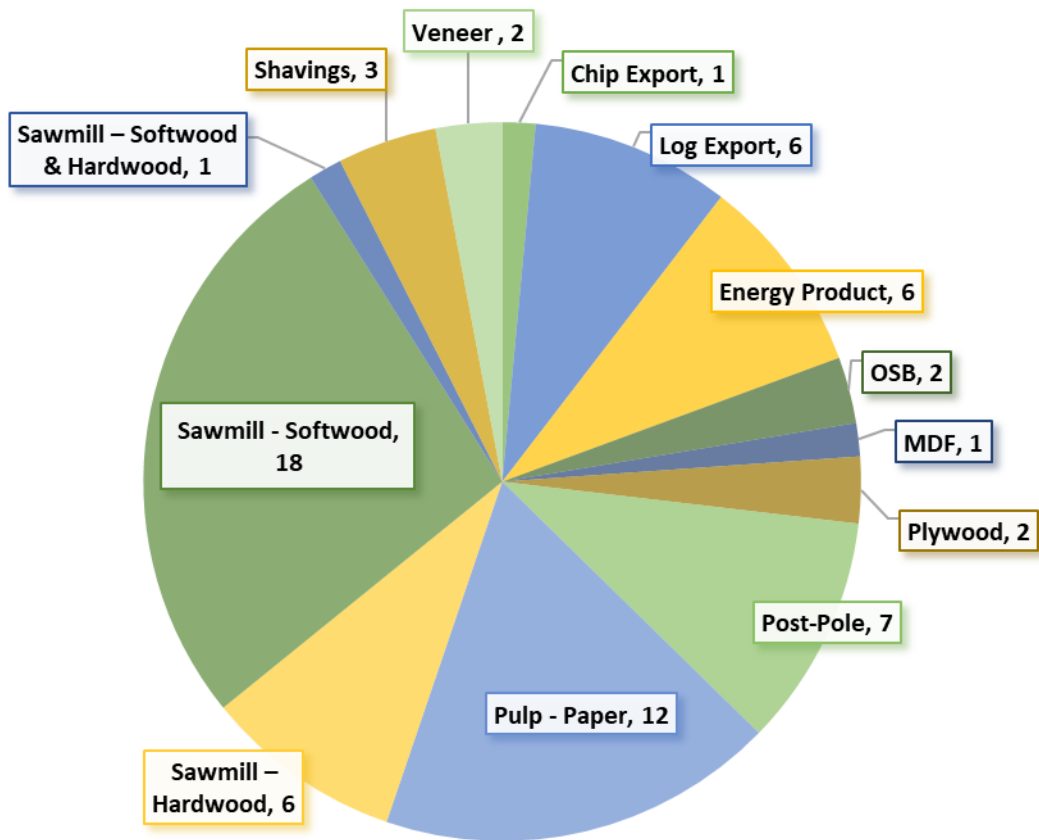

# Georgia Exporting Mills

## 2019 EXPORTERS BY MILL TYPE

Mill Type	Mills by Type	Exporting Mills	% by Mill Type
Sawmill	93	25	27%
Chip Mills	21	0	0%
Chip Exporters	1	1	100%
Energy Product	13	6	46%
Firewood	11	0	0%
Log Exporters	6	6	100%
Log Home	3	0	0%
MDF	1	1	100%
Mulch	12	0	0%
OSB	3	2	67%
Plywood	3	2	67%
Pole	10	5	50%
Post	5	2	40%
Pulp-Paper	12	12	100%
Shavings	10	3	30%
Veneer	3	2	67%
<b>Total</b>	<b>207</b>	<b>67</b>	<b>32%</b>

<b>Veneer Exporters</b>		
<b>Company Name</b>	<b>Mill Type</b>	<b>County</b>
Elberta Crate & Box Company	veneer	Decatur
Truax Veneer Company	veneer	Toombs

**Contact information for each mill can be found in the publication:**