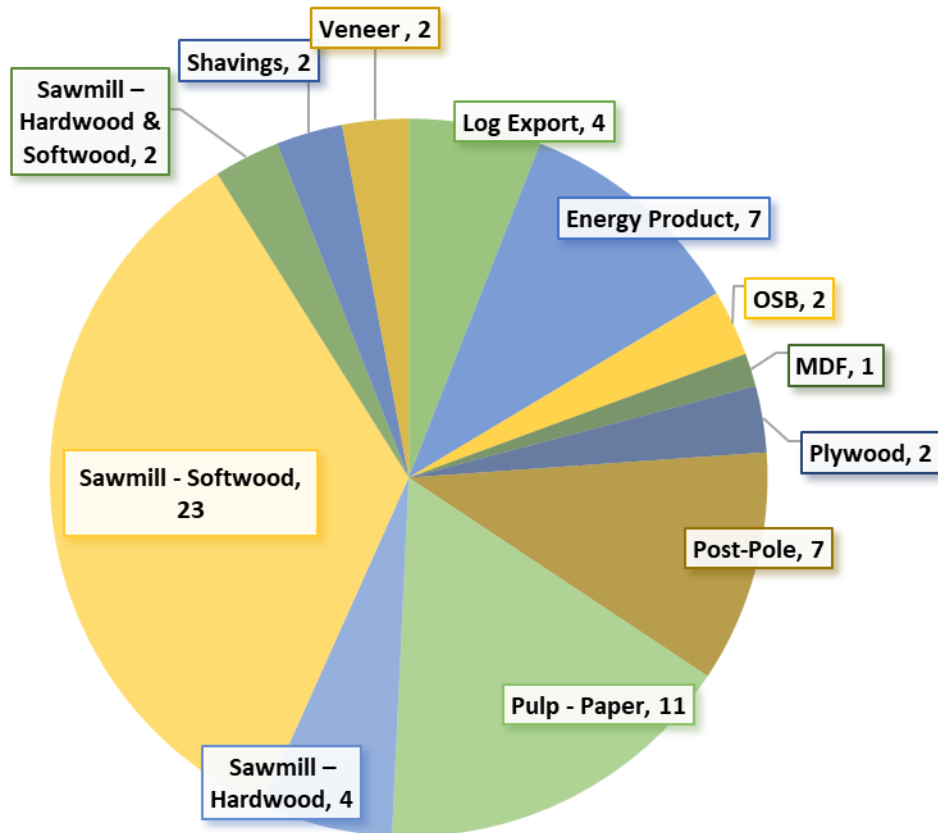

# Georgia Exporting Mills

## 2024 EXPORTERS BY MILL TYPE

Mill Type	Mills by Type	Exporting Mills	% by Mill Type
Sawmill	104	29	28%
Chip Mills	21	0	0%
Energy Product	13	7	54%
Firewood	13	0	0%
Log Export	4	4	100%
Log Home	2	0	0%
MDF	1	1	100%
Mulch	14	0	0%
OSB	3	2	67%
Plywood	3	2	67%
Pole	11	5	45%
Post	8	2	25%
Pulp-Paper	11	11	100%
Shavings	6	2	33%
Veneer	3	2	67%
<b>Total</b>	<b>217</b>	<b>67</b>	<b>31%</b>