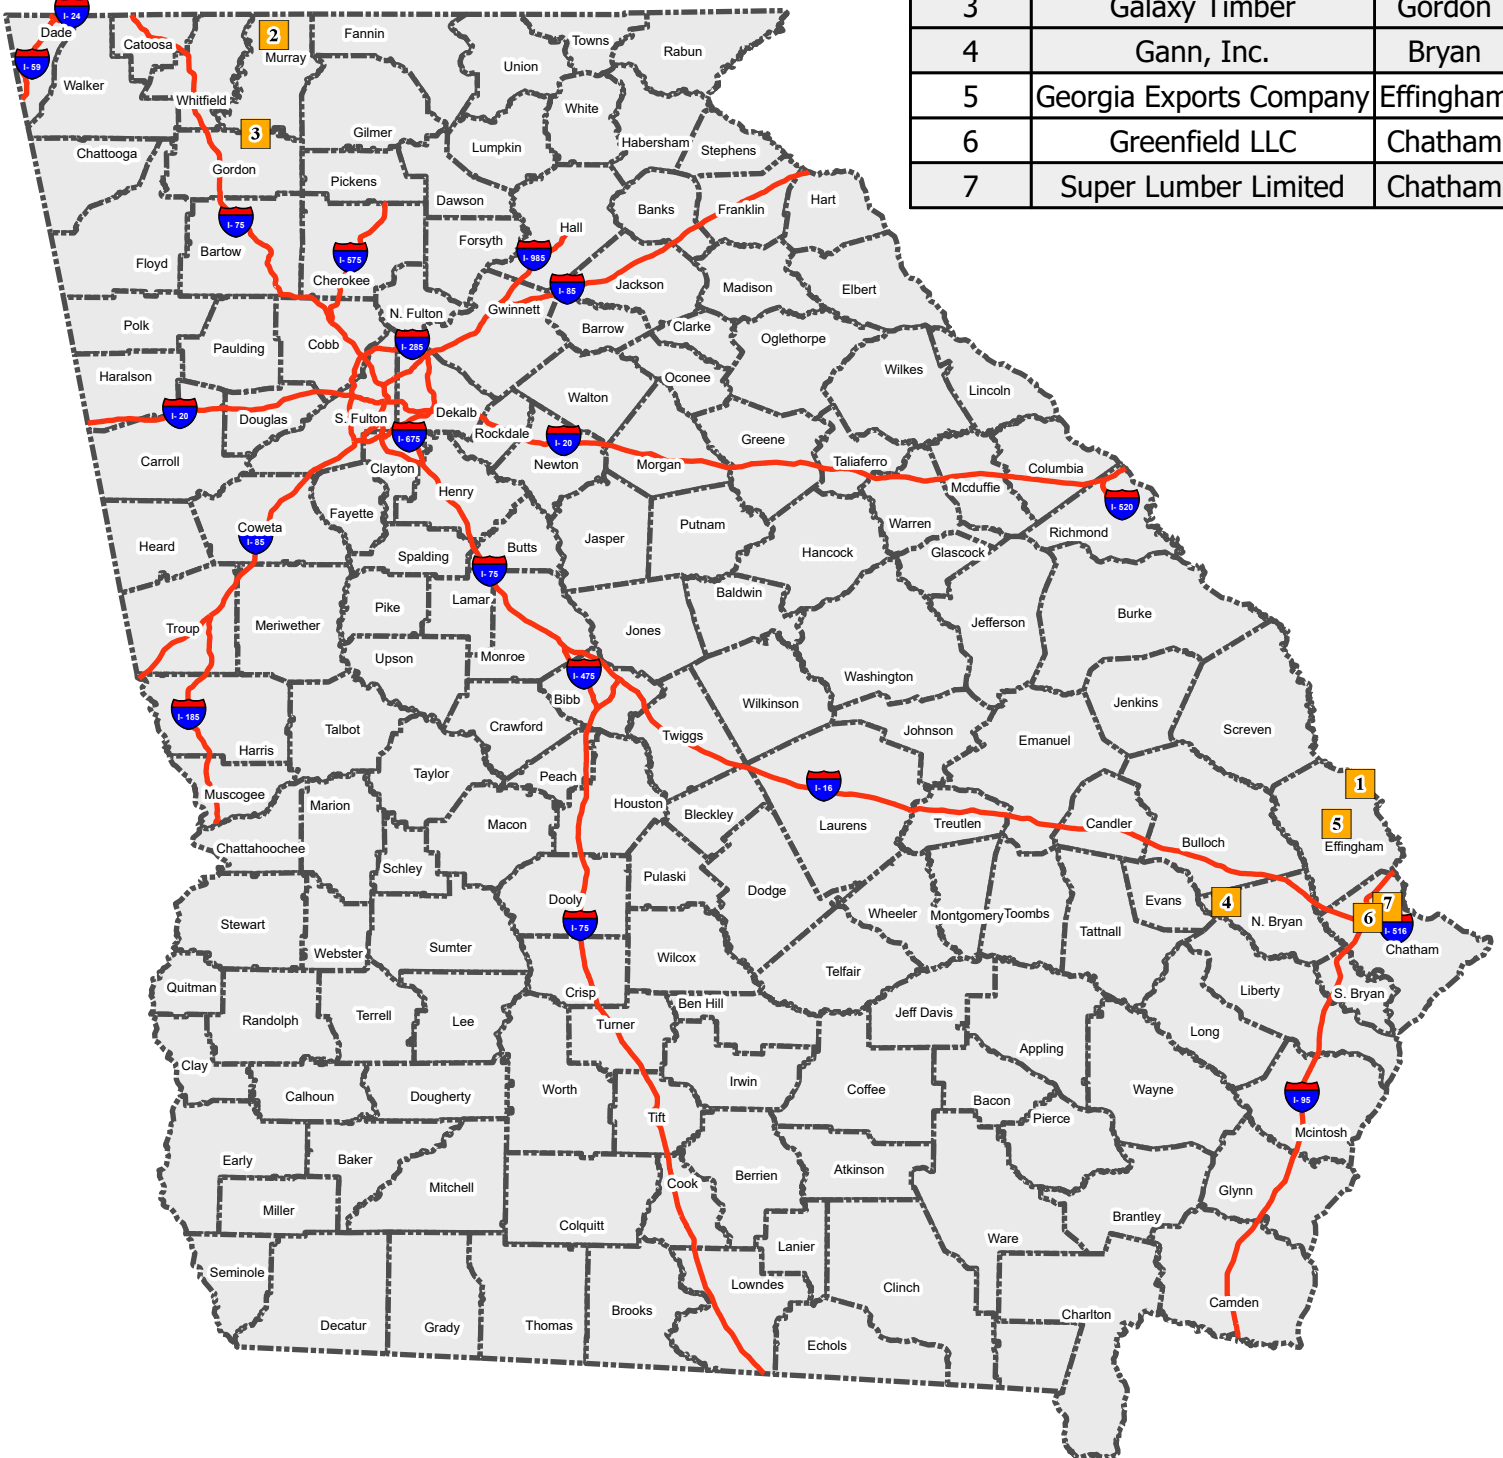

2024 Georgia Wood-Using Industries Chip-Log Export

Map No	Mill Name	County
1	Big Brother USA, LLC	Effingham
2	Elliott Exports	Murray
3	Galaxy Timber	Gordon
4	Gann, Inc.	Bryan
5	Georgia Exports Company	Effingham
6	Greenfield LLC	Chatham
7	Super Lumber Limited	Chatham

Created by:
Michael Torbett
Georgia Forestry Commission
7/31/2024

Coordinate System:
GCS North American 1983