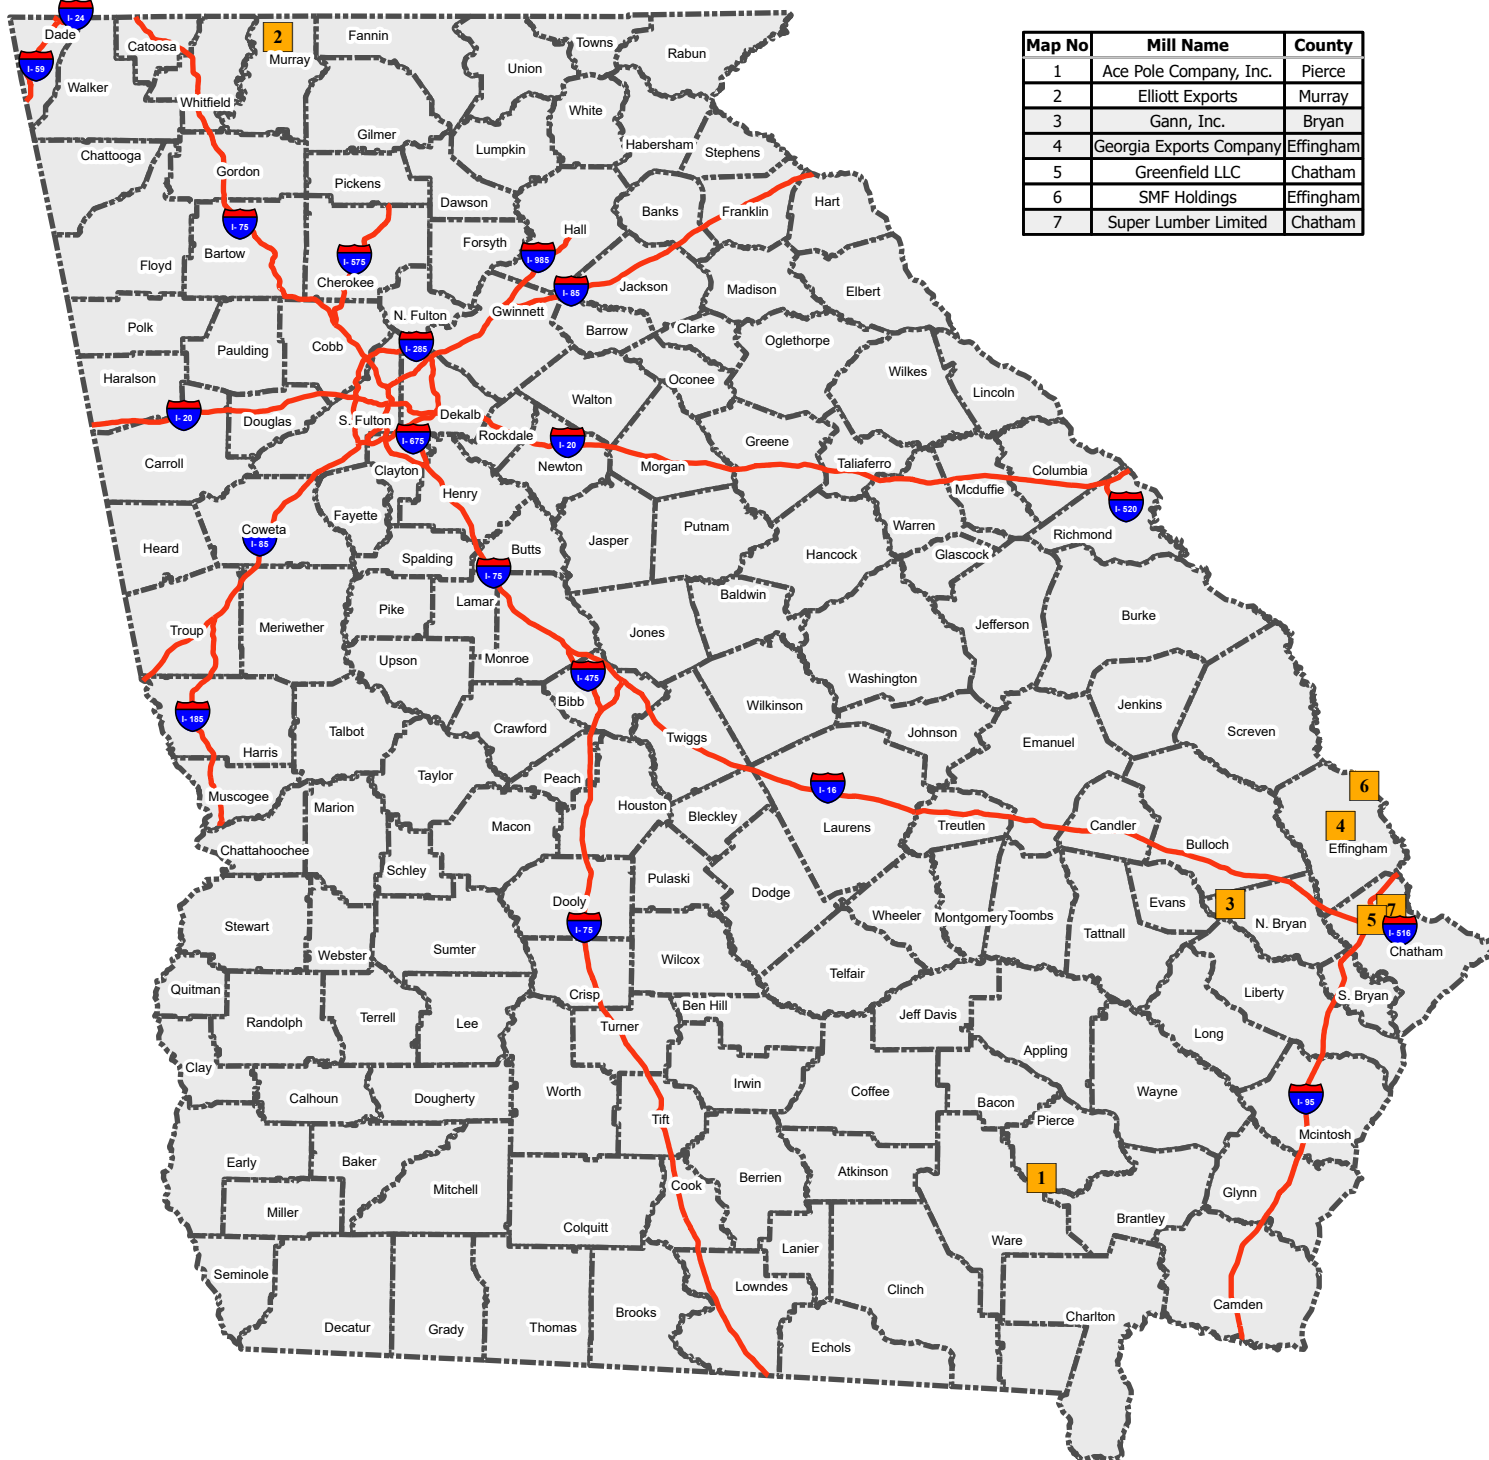

# 2023 Georgia Wood-Using Industries Chip-Log Export

Map No	Mill Name	County
1	Ace Pole Company, Inc.	Pierce
2	Elliott Exports	Murray
3	Gann, Inc.	Bryan
4	Georgia Exports Company	Effingham
5	Greenfield LLC	Chatham
6	SMF Holdings	Effingham
7	Super Lumber Limited	Chatham

Created by:  
Michael Torbett  
Georgia Forestry Commission  
8/15/2023

Coordinate System:  
GCS North American 1983