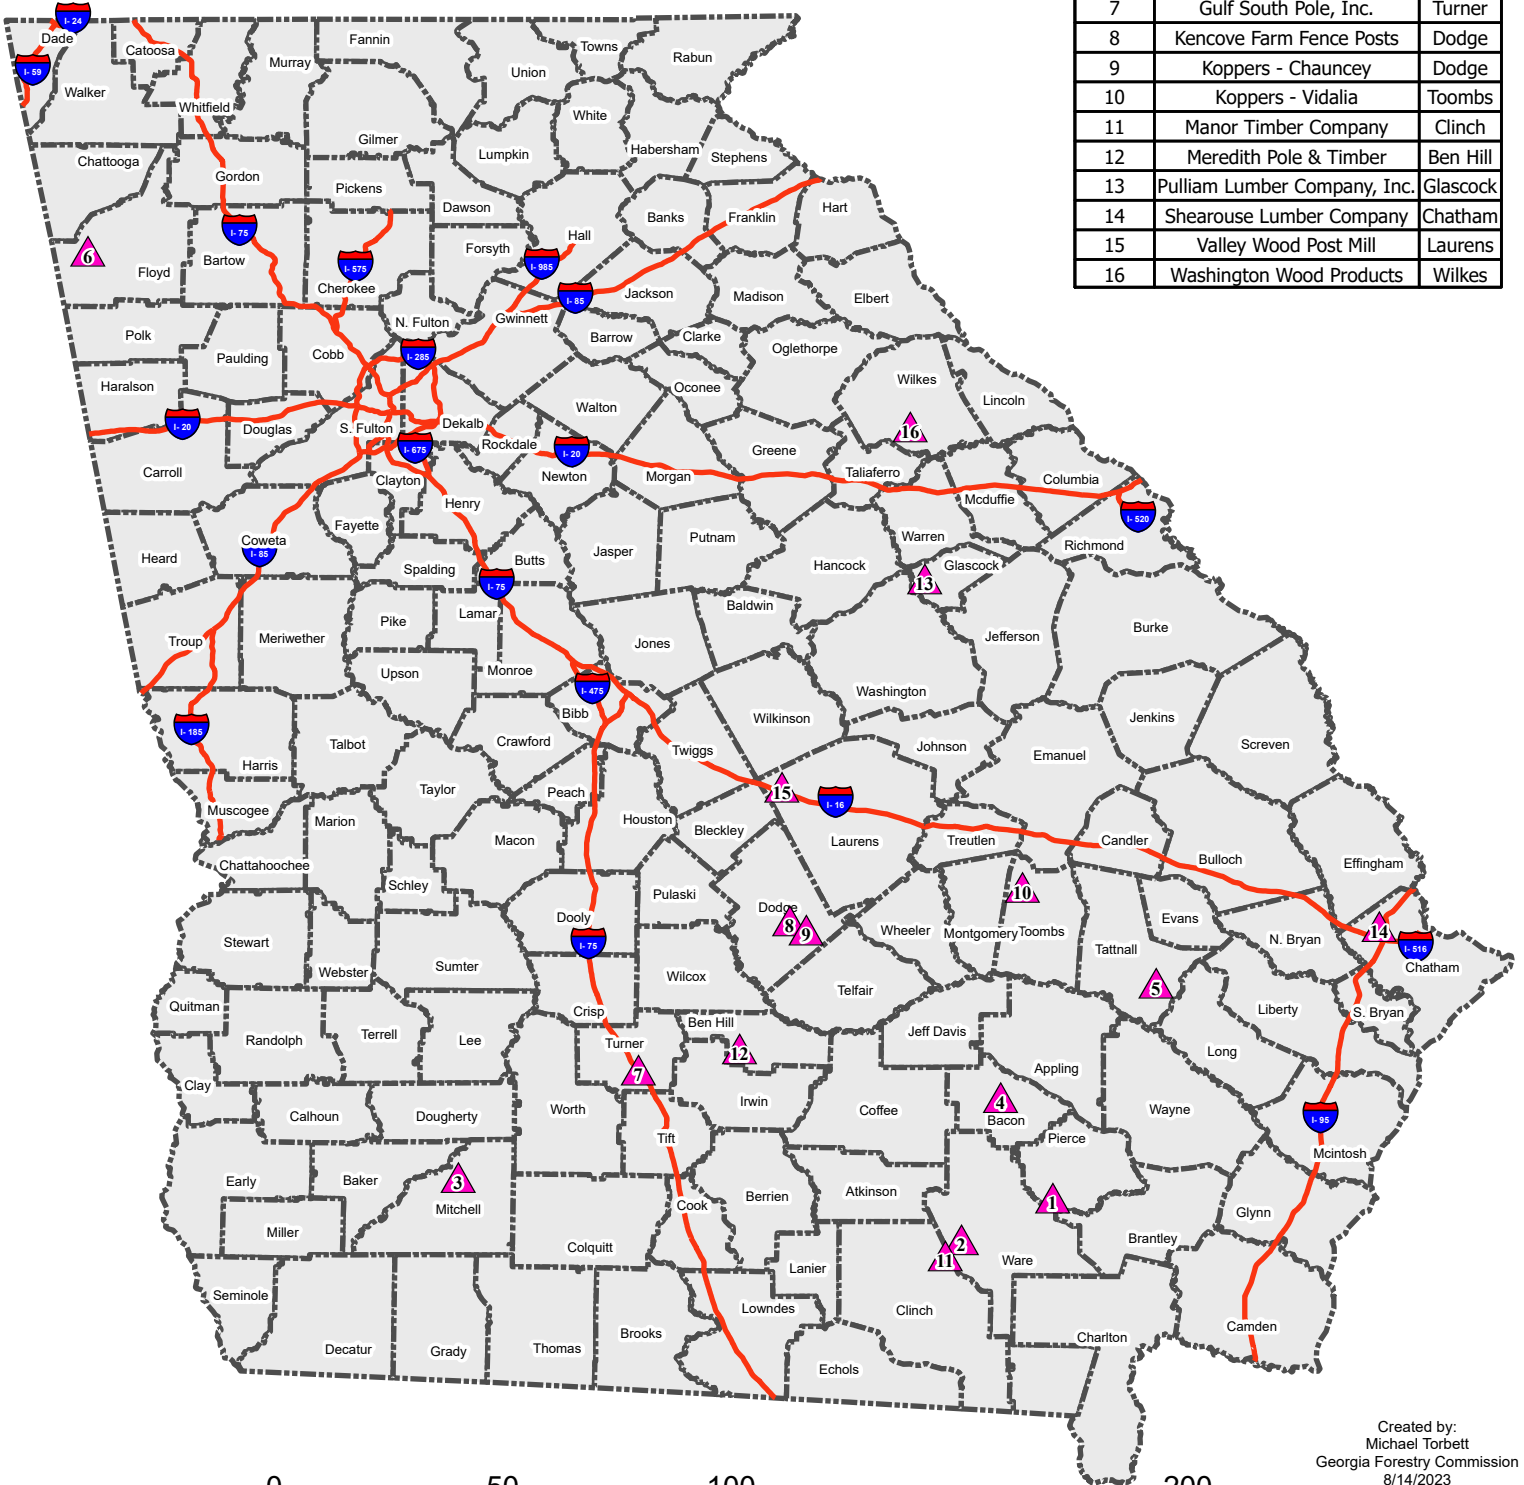

# 2023 Georgia Wood-Using Industries Pole-Post

Map No	Mill Name	County
1	Ace Pole Company, Inc.	Pierce
2	B & M Wood Products, Inc.	Ware
3	Balfour Pole Company	Mitchell
4	Beach Timber Company Inc.	Bacon
5	Coastal Wood Products, Inc.	Tattnall
6	Coosa Posts	Floyd
7	Gulf South Pole, Inc.	Turner
8	Kencove Farm Fence Posts	Dodge
9	Koppers - Chauncey	Dodge
10	Koppers - Vidalia	Toombs
11	Manor Timber Company	Clinch
12	Meredith Pole & Timber	Ben Hill
13	Pulliam Lumber Company, Inc.	Glascock
14	Shearouse Lumber Company	Chatham
15	Valley Wood Post Mill	Laurens
16	Washington Wood Products	Wilkes

Created by:  
Michael Torbett  
Georgia Forestry Commission  
8/14/2023

Coordinate System:  
GCS North American 1983