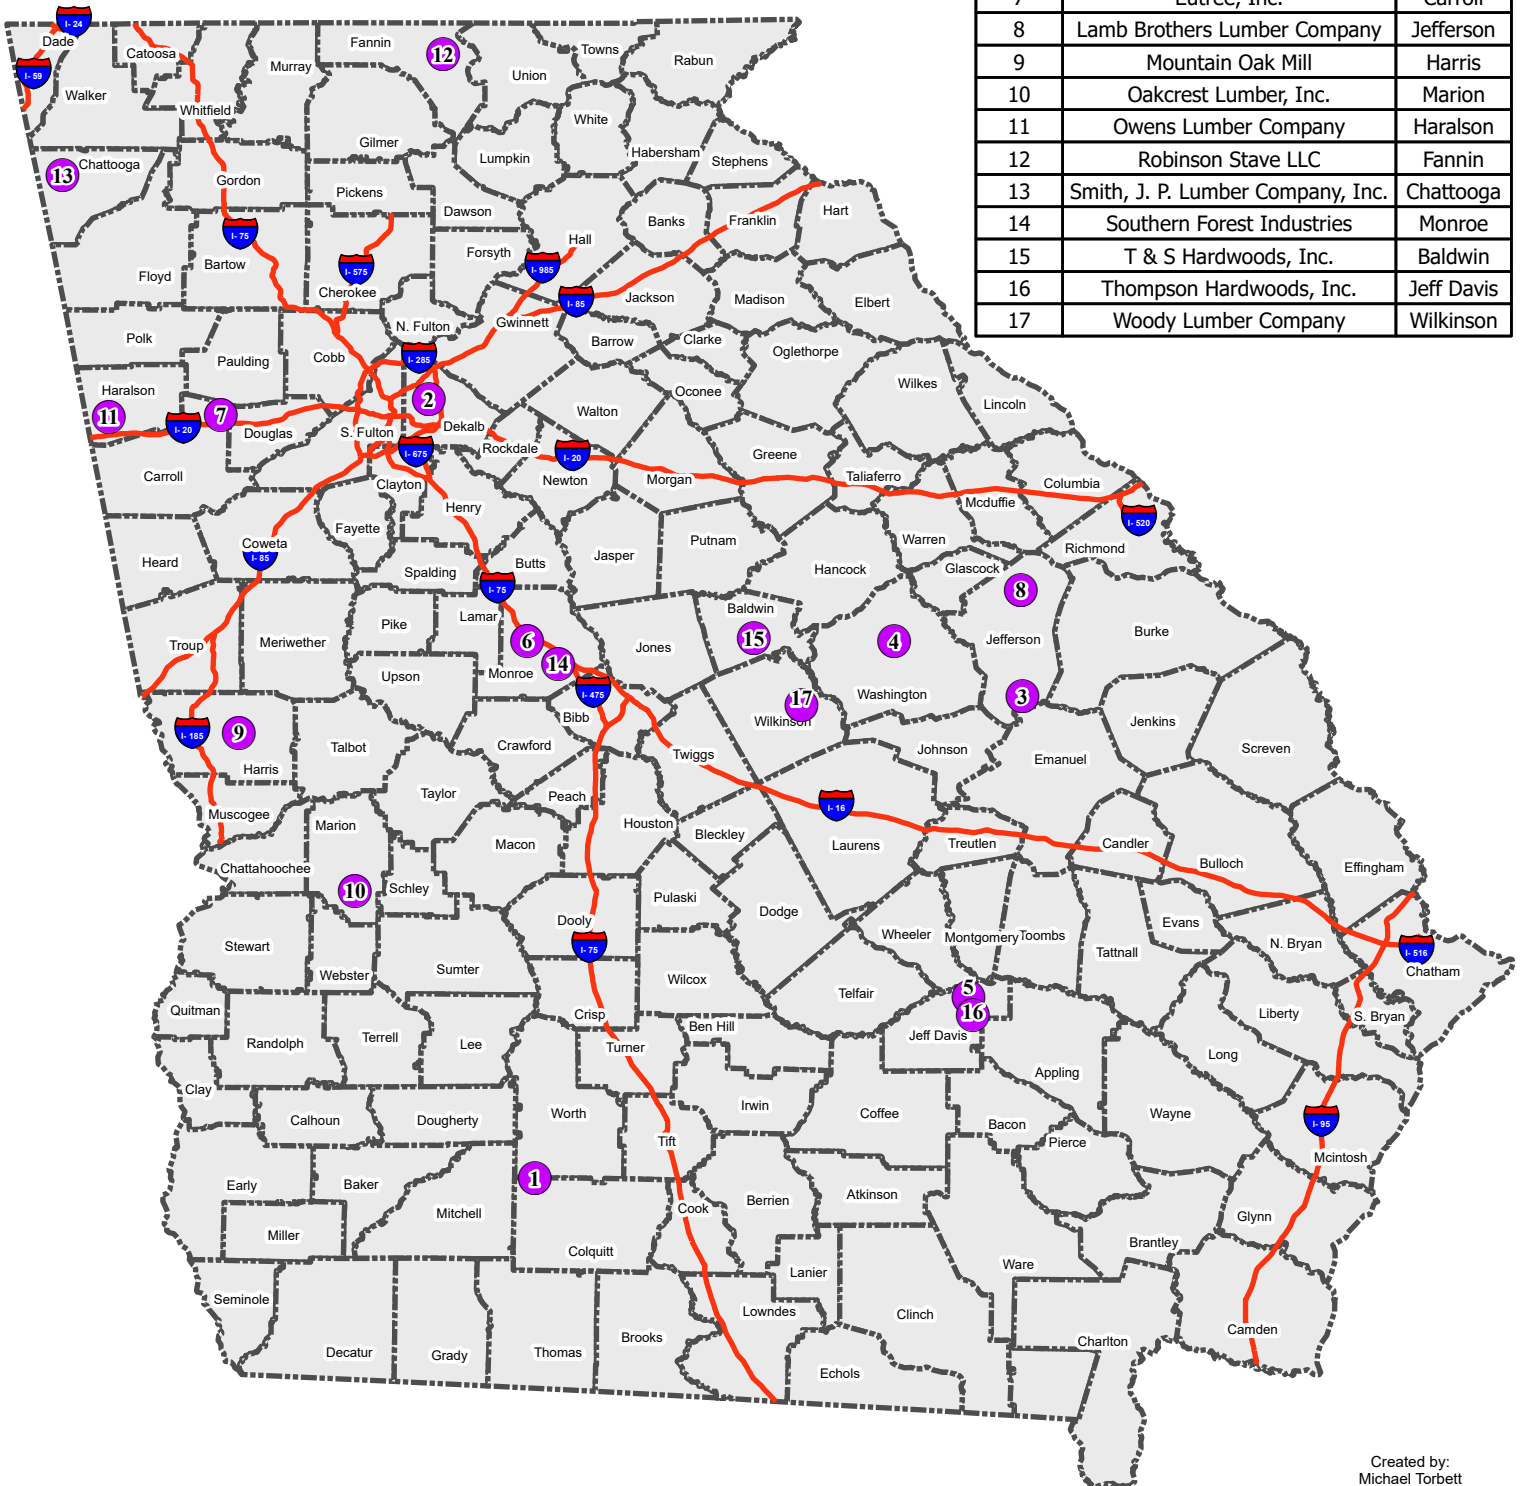

2023 Georgia Wood-Using Industries

Sawmill - Hardwood

Map No	Mill Name	County
1	American Southern Forest Products	Colquitt
2	Atlantic Fine Woods	Dekalb
3	Battle Lumber Company, Inc.	Jefferson
4	Beasley Forest Products, Inc.	Washington
5	Beasley Forest Products, Inc.	Jeff Davis
6	Custom Cut Timber Products	Monroe
7	Eutree, Inc.	Carroll
8	Lamb Brothers Lumber Company	Jefferson
9	Mountain Oak Mill	Harris
10	Oakcrest Lumber, Inc.	Marion
11	Owens Lumber Company	Haralson
12	Robinson Stave LLC	Fannin
13	Smith, J. P. Lumber Company, Inc.	Chattooga
14	Southern Forest Industries	Monroe
15	T & S Hardwoods, Inc.	Baldwin
16	Thompson Hardwoods, Inc.	Jeff Davis
17	Woody Lumber Company	Wilkinson

Created by:
Michael Torbett
Georgia Forestry Commission
8/14/2023

Coordinate System:
GCS North American 1983