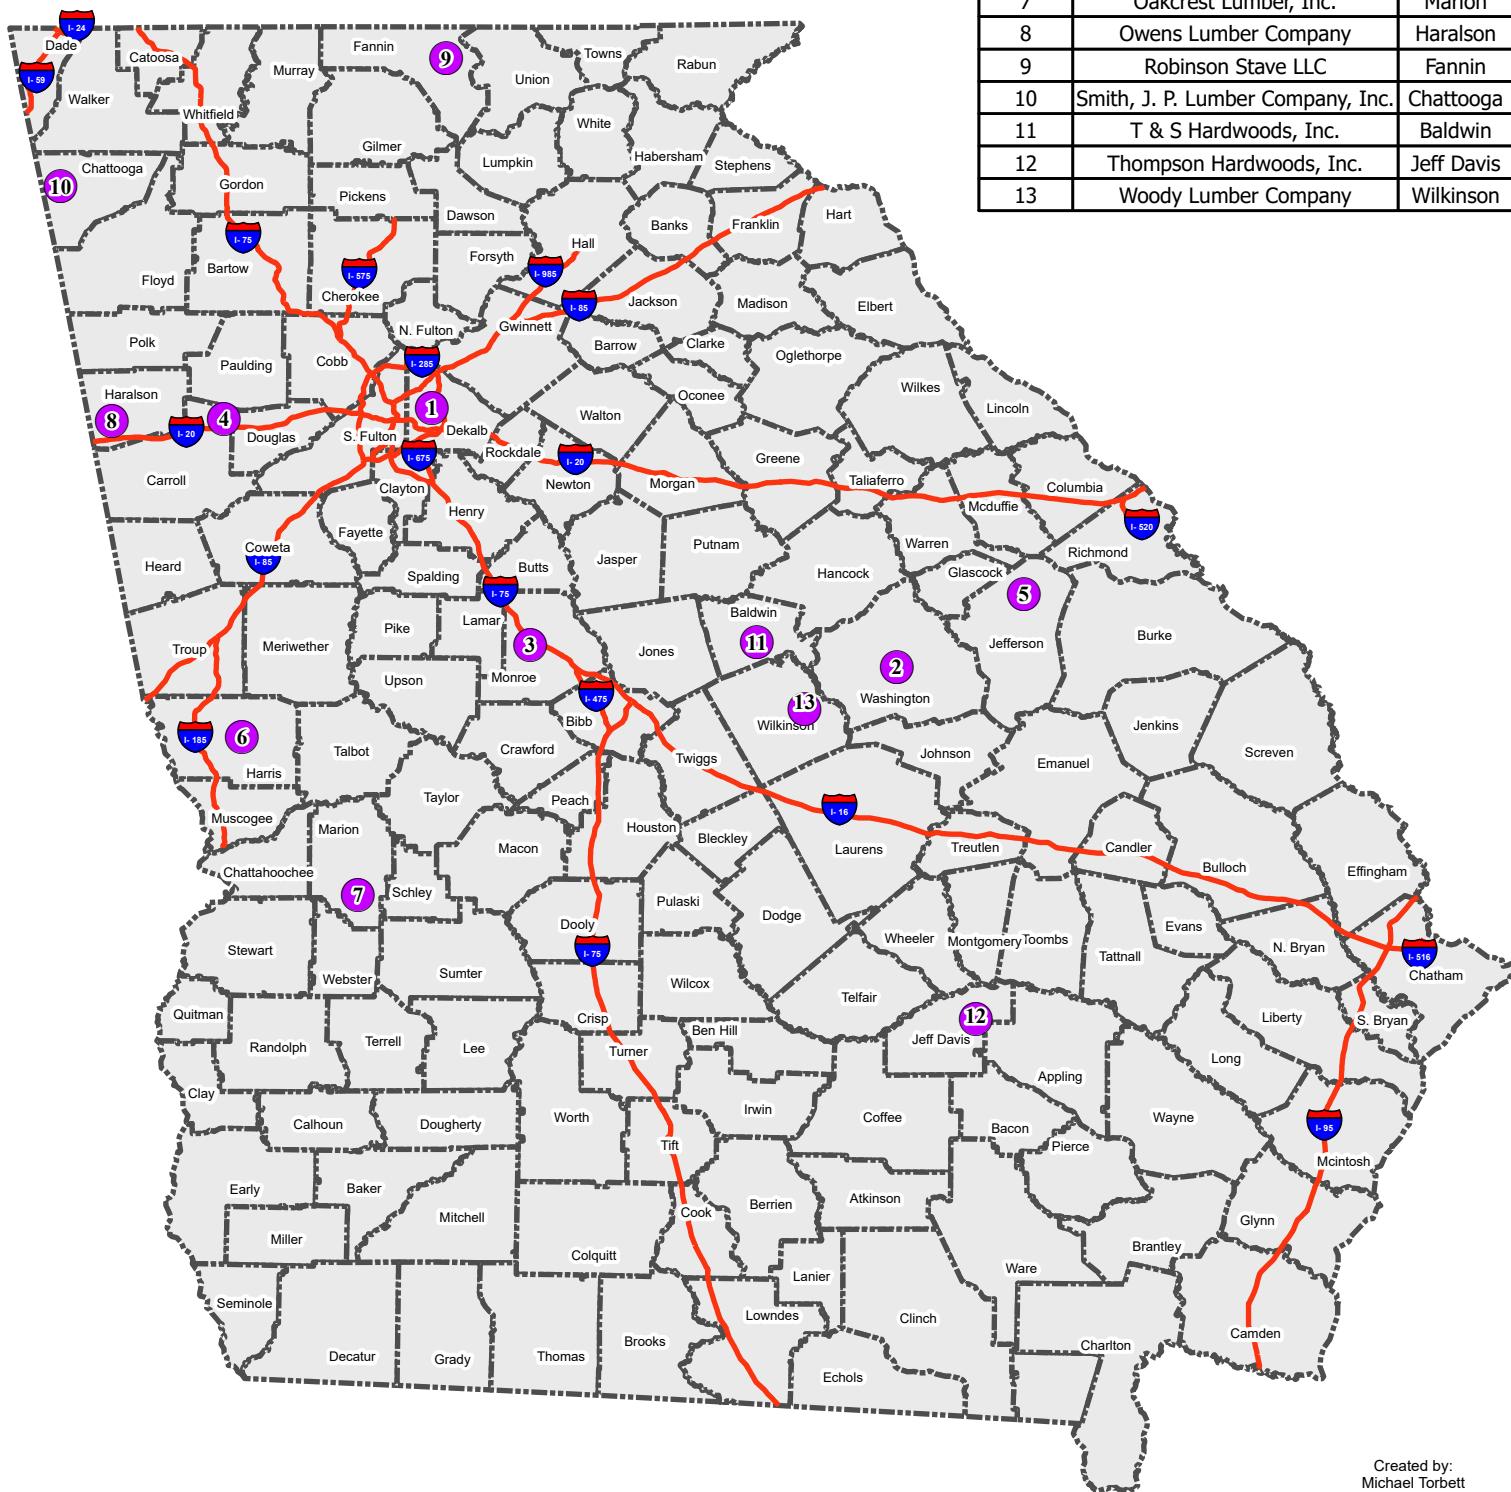

# 2024 Georgia Wood-Using Industries

## Sawmill - Hardwood

Map_No	Mill Name	County
1	Atlantic Fine Woods	Dekalb
2	Beasley Forest Products, Inc.	Washington
3	Custom Cut Timber Products	Monroe
4	Eutree, Inc.	Carroll
5	Lamb Brothers Lumber Company	Jefferson
6	Mountain Oak Mill	Harris
7	Oakcrest Lumber, Inc.	Marion
8	Owens Lumber Company	Haralson
9	Robinson Stave LLC	Fannin
10	Smith, J. P. Lumber Company, Inc.	Chattooga
11	T & S Hardwoods, Inc.	Baldwin
12	Thompson Hardwoods, Inc.	Jeff Davis
13	Woody Lumber Company	Wilkinson