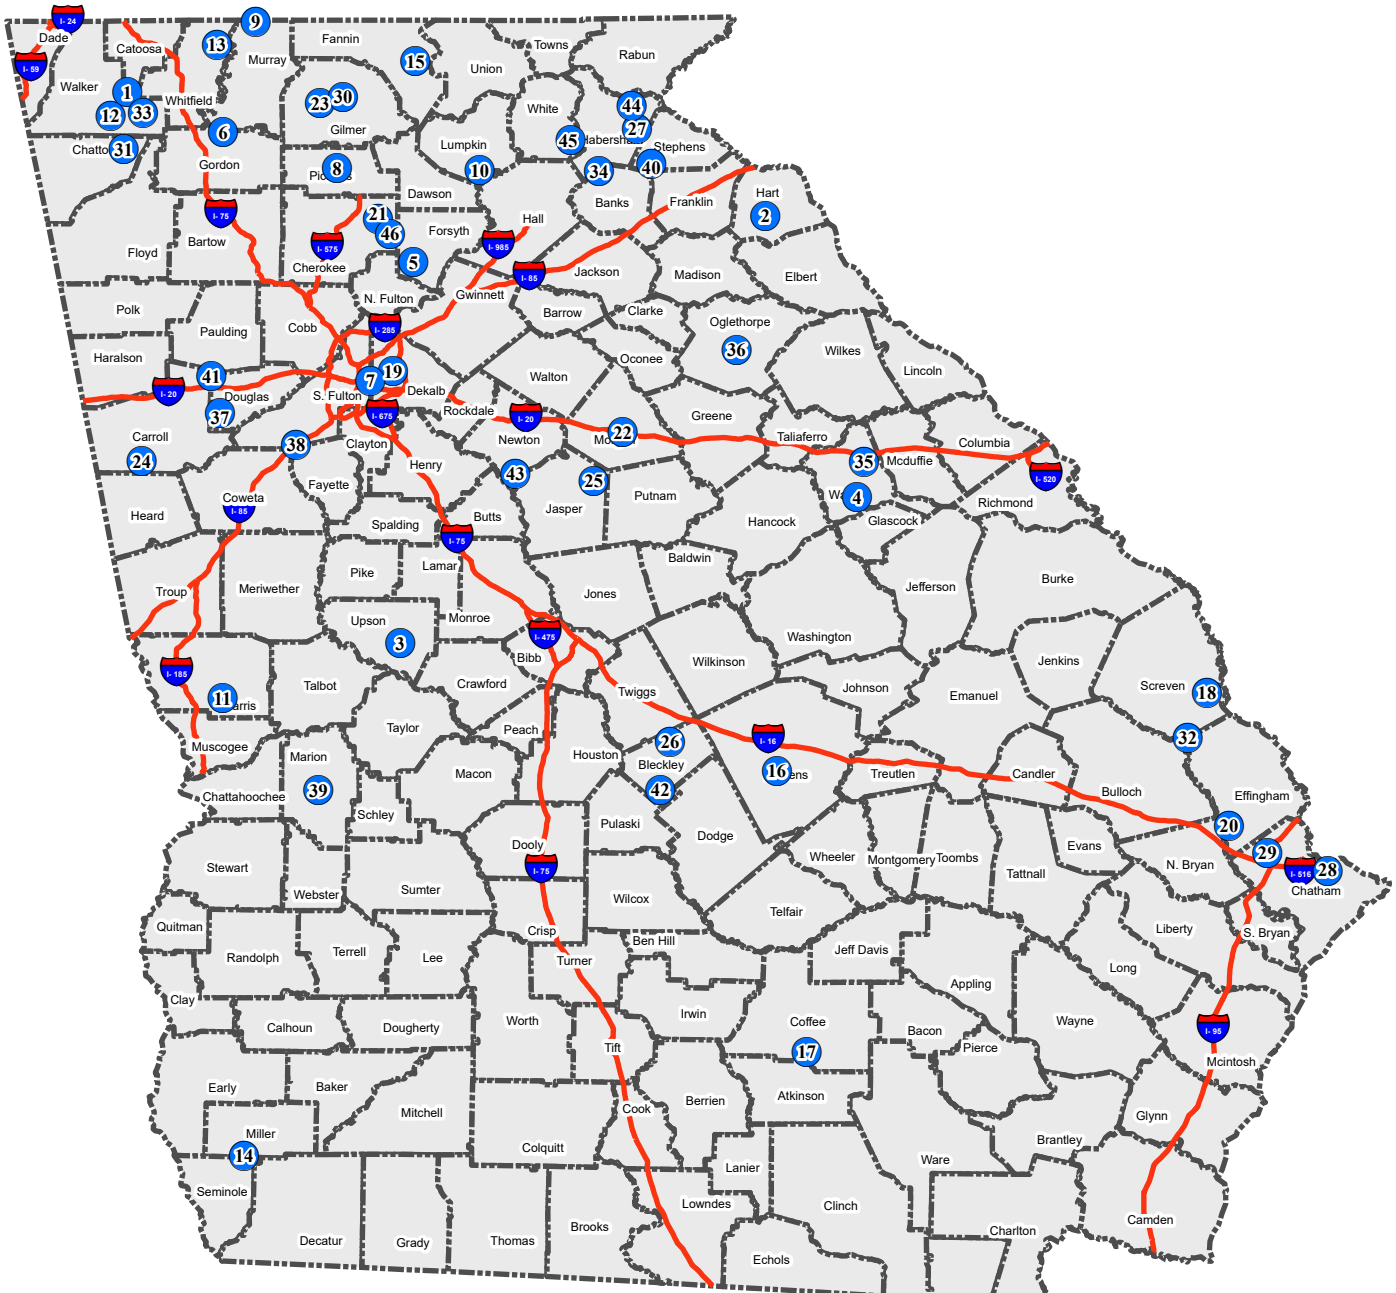

2023 Georgia Wood-Using Industries

Sawmill - Hardwood & Softwood

Map No	Mill Name	County
1	151 Sawmill	Walker
2	AA Farms, Inc.	Hart
3	Accuwright Custom Sawing	Upson
4	Adam's Woodworks	Warren
5	Anderson Lumber Company	Forsyth
6	Arrow Log Processing, LLC	Gordon
7	Atlanta Wood Foundation	Fulton
8	Blackjack Sawmill	Pickens
9	Calworth Forest Products	Murray
10	Cantrell Sawmill	Lumpkin
11	Cataula Custom Sawmill	Harris
12	Circle H Sawmill & Farming	Walker
13	Cline, W. D. & Sons Lumber Company	Whitfield
14	Cross Sawmill	Miller
15	Cruse Lumber Company	Fannin
16	Custom Sawmilling	Laurens

Map No	Mill Name	County
17	Day Lumber & Pallet, LLC	Coffee
18	Edwards Lumber & Wood Products	Screven
19	Ellis Company, The Jack	Dekalb
20	Fountain Enterprises	Effingham
21	Holden, Scott Sawmill	Cherokee
22	Lake Country Specialty Milling	Morgan
23	Logan Sawmill, Inc.	Gilmer
24	M&M Wood Products	Carroll
25	Pallet Factory, The	Jasper
26	Peacock Sawmill & Custom Wood Products, LLP	Bleckley
27	Piedmont Lumber LLC	Habersham
28	RePurpose Savannah	Chatham
29	Shearouse Lumber Company	Chatham
30	Sparks Lumber Company	Gilmer
31	Sweatman Sawmill	Chattooga
32	THL Pallets, LLC	Screven

Map No	Mill Name	County
33	Thomas Sawmill	Walker
34	Thomason's Sawmill & Logging	Banks
35	Timbermen, The Inc.	Warren
36	Titan Wood Products	Oglethorpe
37	Urban Lumber Furnishings	Douglas
38	Urban Wood Services	Fulton
39	White, Steve Sawmill & Lumber	Marion
40	Wilkinson, Mark Lumber Company	Stephens
41	Willoughby, John Construction LLC	Douglas
42	Wood-Master Lumber & Sawmill LLC	Bleckley
43	Woodpecker Sawmill	Newton
44	Woodstar Timber Products	Habersham
45	Yonah Mountain Mulch	White
46	Young's Pulpwood & Grading	Cherokee