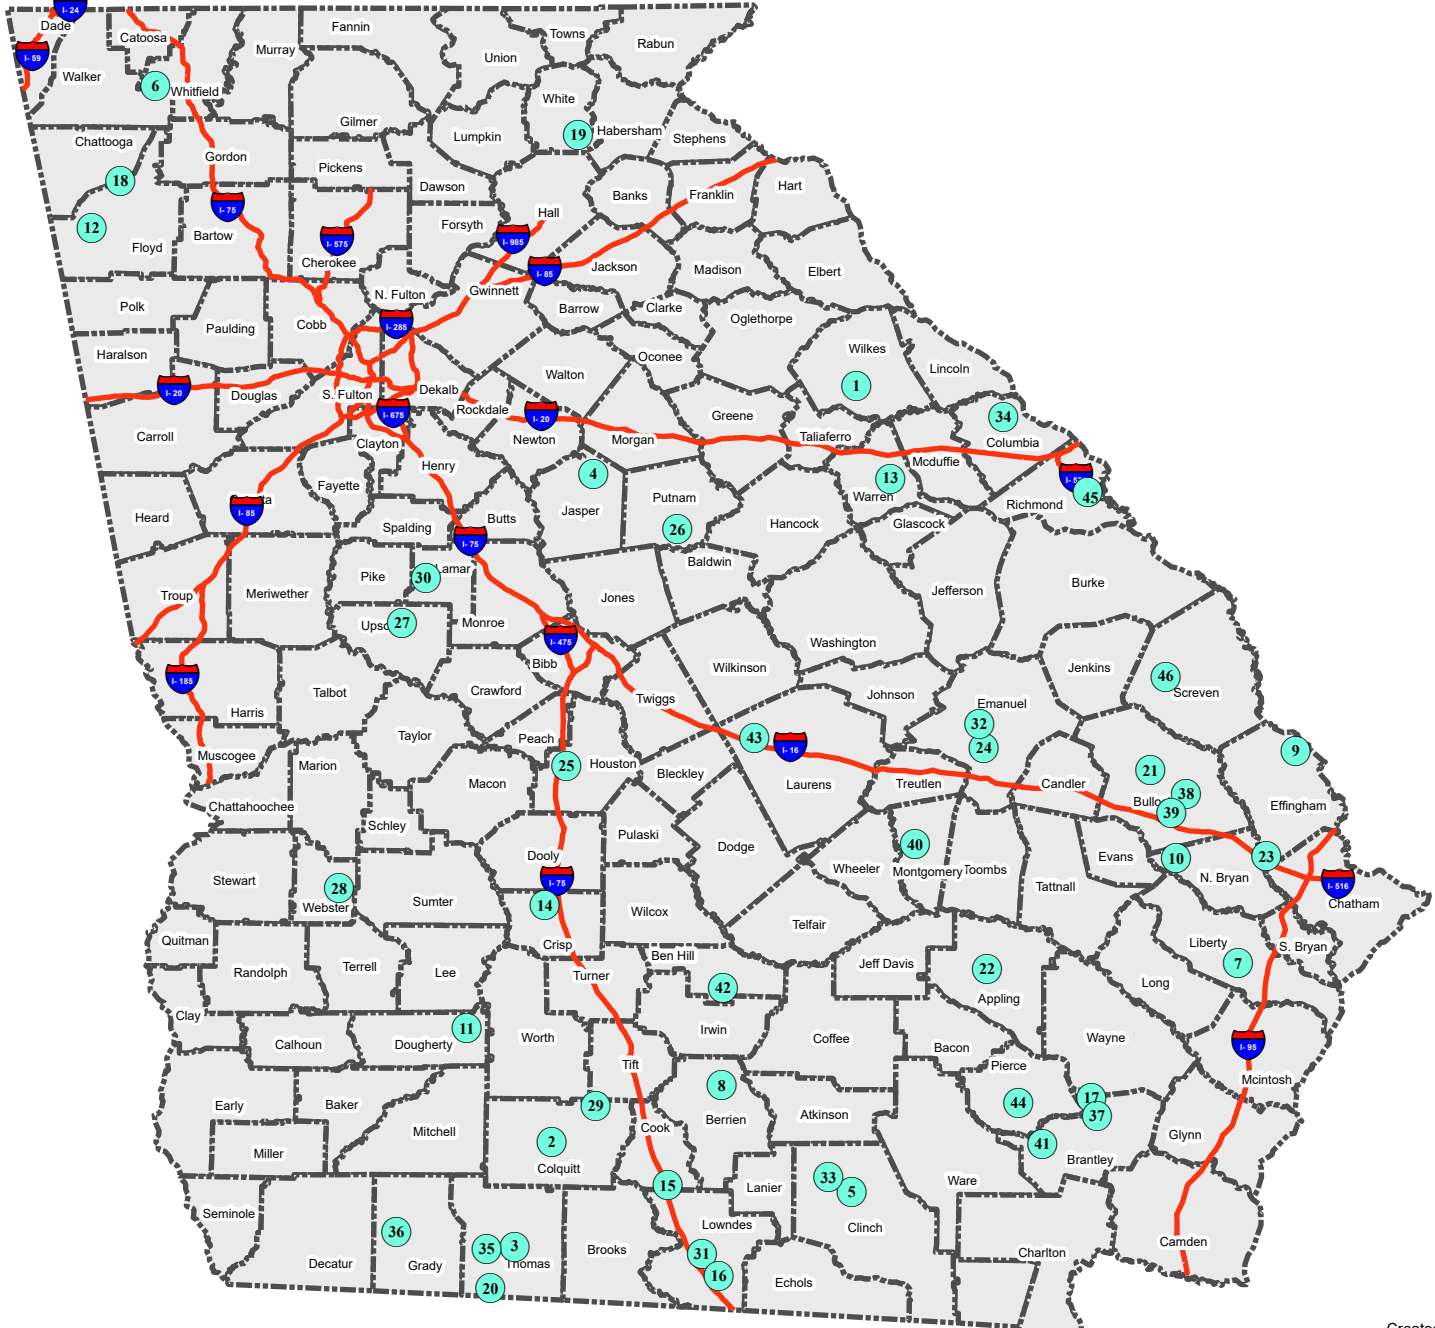

Map No	Mill Name	County
17	H & H Sawing and Lumber	Brantley
18	Hogan & Storey Wood Products, Inc.	Floyd
19	Hogan Lumber Company	White
20	Hood Industries	Thomas
21	Howard, Claude Lumber Company, Inc.	Bulloch
22	Interfor	Appling
23	Interfor	Chatham
24	Interfor	Emanuel
25	Interfor	Houston
26	Interfor	Putnam
27	Interfor	Upton
28	Interfor	Webster
29	JAV Woods LLC	Colquitt
30	Jordan Forest Products, LLC	Lamar
31	Langdale Forest Products Company, Inc.	Lowndes
32	LJR Forest Products, Inc.	Emanuel

Map No	Mill Name	County
33	Mulch MFG	Clinch
34	Pollard Lumber Company	Columbia
35	Red Hills Lumber Company	Thomas
36	Riverwood Flooring & Paneling	Grady
37	Rowell Enterprises	Brantley
38	Sheppard, W. M. Lumber Company Inc.	Bulloch
39	South Georgia Sawmill	Bulloch
40	Thompson, H.V. & T.G. Lumber Company, Inc.	Montgomery
41	Varn Wood Products, LLC	Brantley
42	West Fraser, Inc.	Ben Hill
43	West Fraser, Inc.	Laurens
44	West Fraser, Inc.	Pierce
45	West Fraser, Inc.	Richmond
46	Zeagler Farms Handcrafted Flooring	Screven

Created by:
Michael Torbett
Georgia Forestry Commission
8/14/2023

Coordinate System:
GCS North American 1983