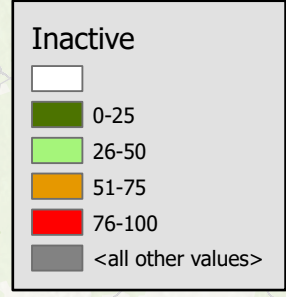

# Cogongrass Percent Inactive Map

\*1776 total spots in Georgia  
 229 Active  
 188 Year 1 Negative  
 132 Year 2 Negative  
 1227 Eradicated  
 January 1, 2023

Overall: 87% of all cogongrass spots are negative.  
 \* These figures change frequently as additional spots are detected and sites are monitored.