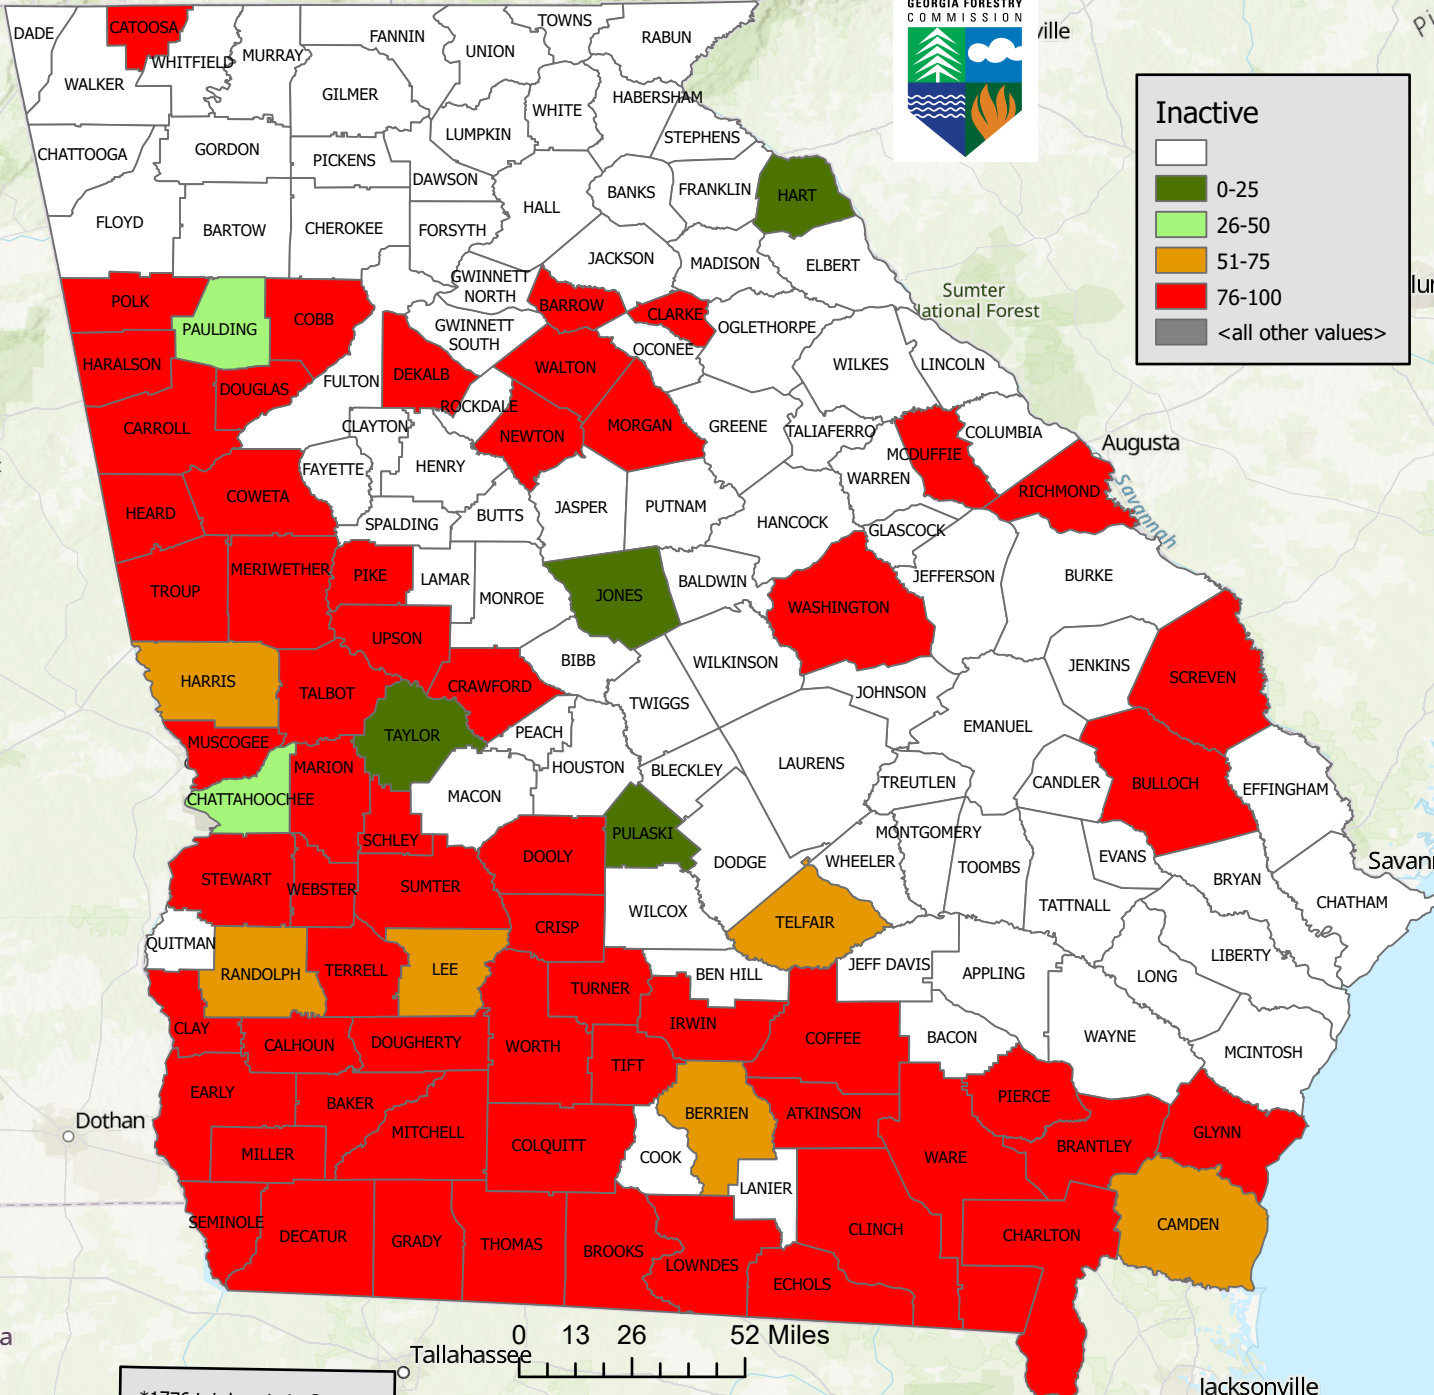

# Cogongrass Percent Inactive Map

\*1776 total spots in Georgia  
 229 Active  
 188 Year 1 Negative  
 132 Year 2 Negative  
 1227 Eradicated  
 January 1, 2023

Overall: 87% of all cogongrass spots are negative.  
 \* These figures change frequently as additional spots are detected and sites are monitored.

Sources: Esri, Airbus DS, USGS, NGA, NASA, CGIAR, N Robinson, NCEAS, WLS, OS, NMA, Geodatastyrelsen, Rijkswaterstaat, GSA, Geoland, FEMA, Intermap and the GIS user community, Sources: Esri, HERE, Garmin, FAO, NOAA, USGS, © OpenStreetMap contributors, and the GIS User Community