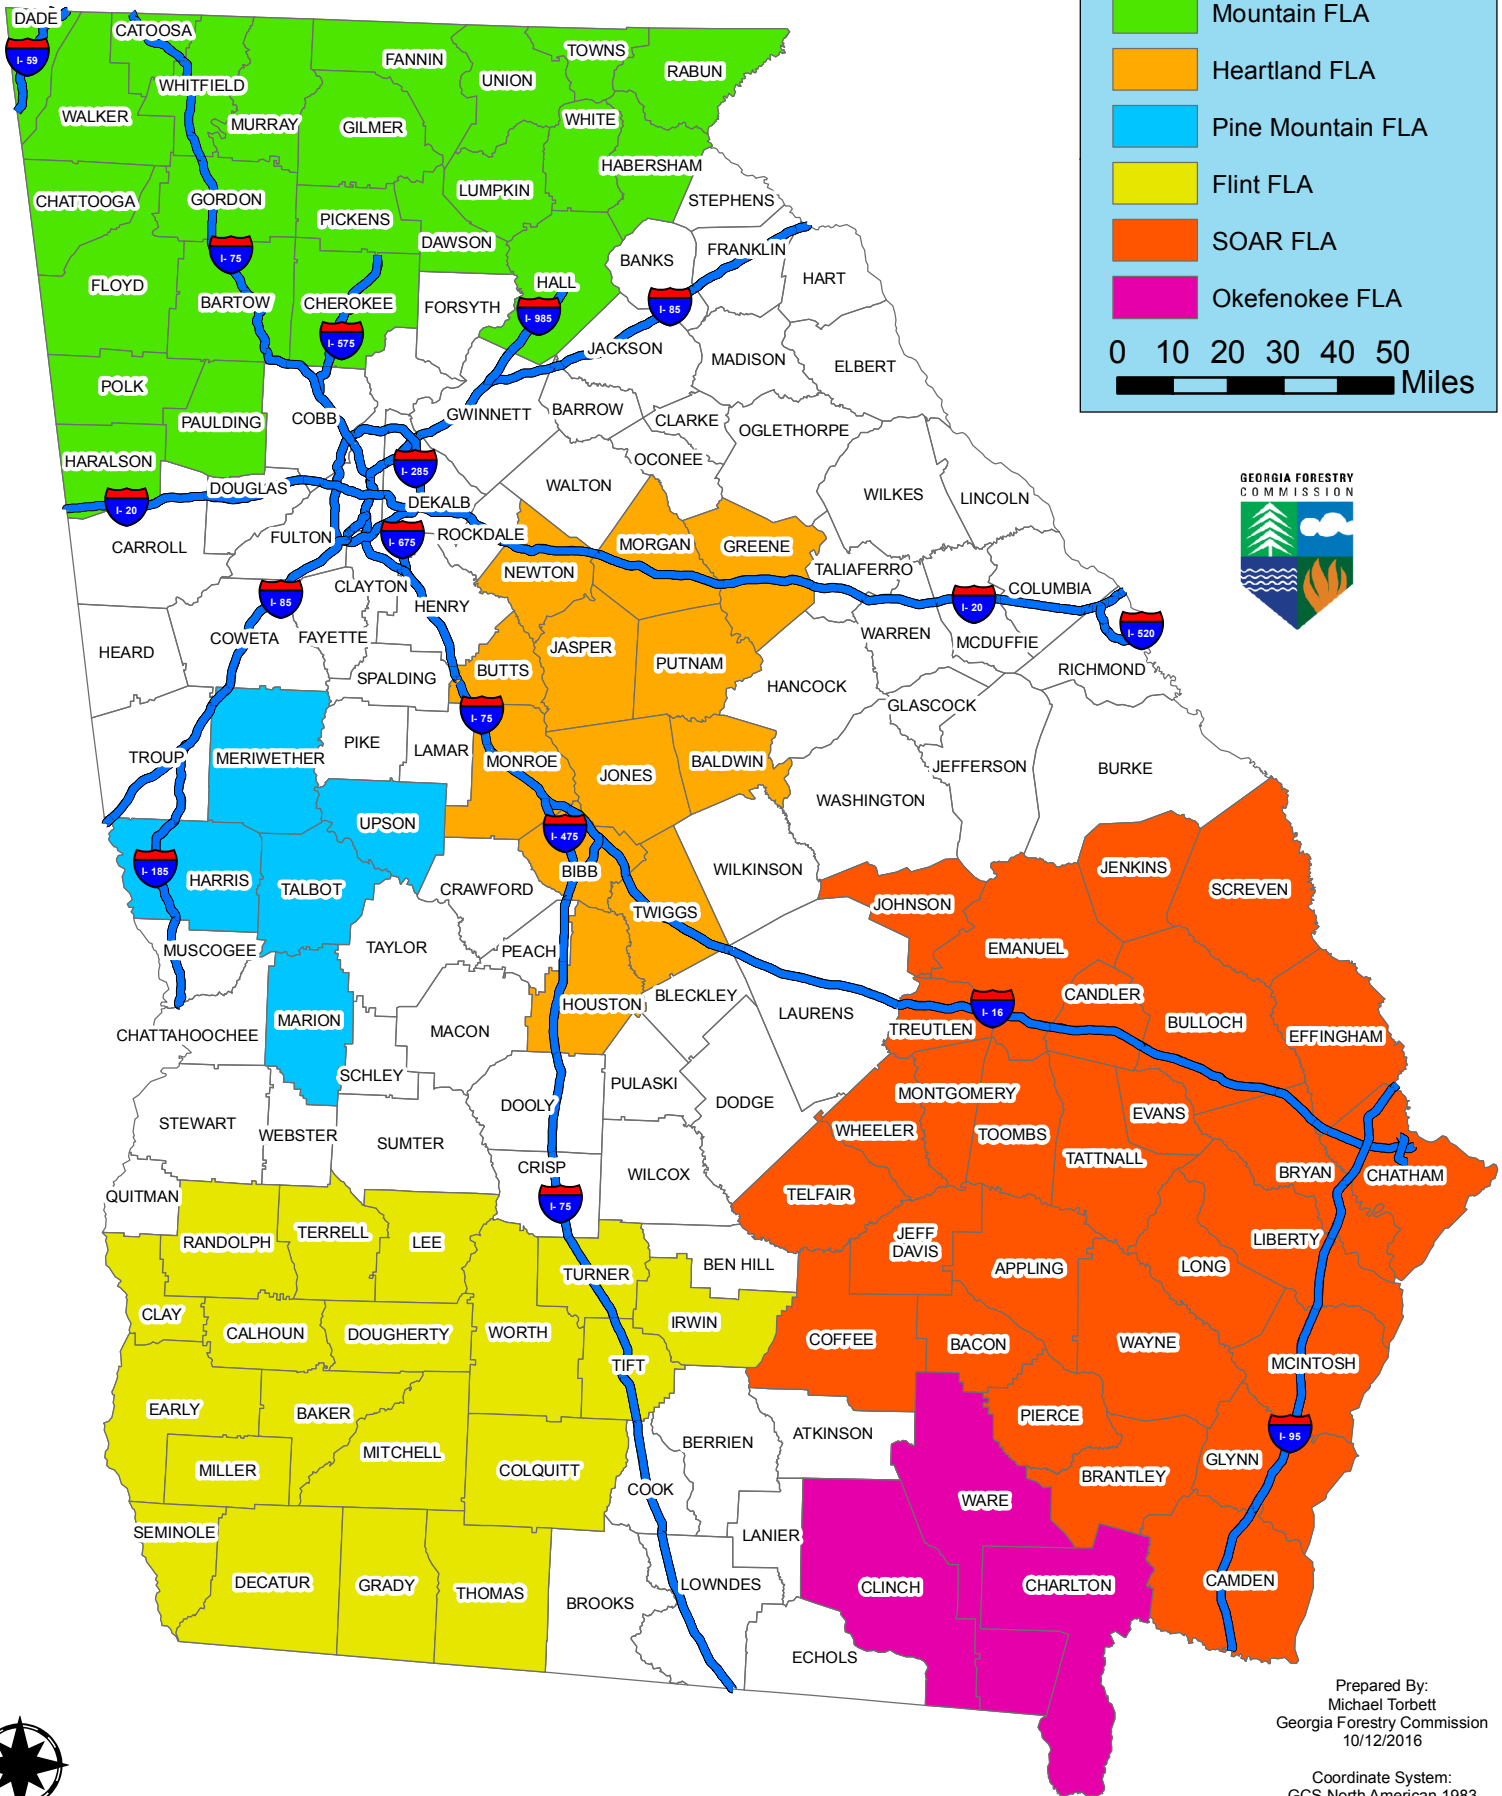

Georgia Forest Legacy Areas

Legend

- Mountain FLA
- Heartland FLA
- Pine Mountain FLA
- Flint FLA
- SOAR FLA
- Okefenokee FLA

0 10 20 30 40 50 Miles

Prepared By:
Michael Torbett
Georgia Forestry Commission
10/12/2016

Coordinate System:
GCS North American 1983
UTM Zone 17N