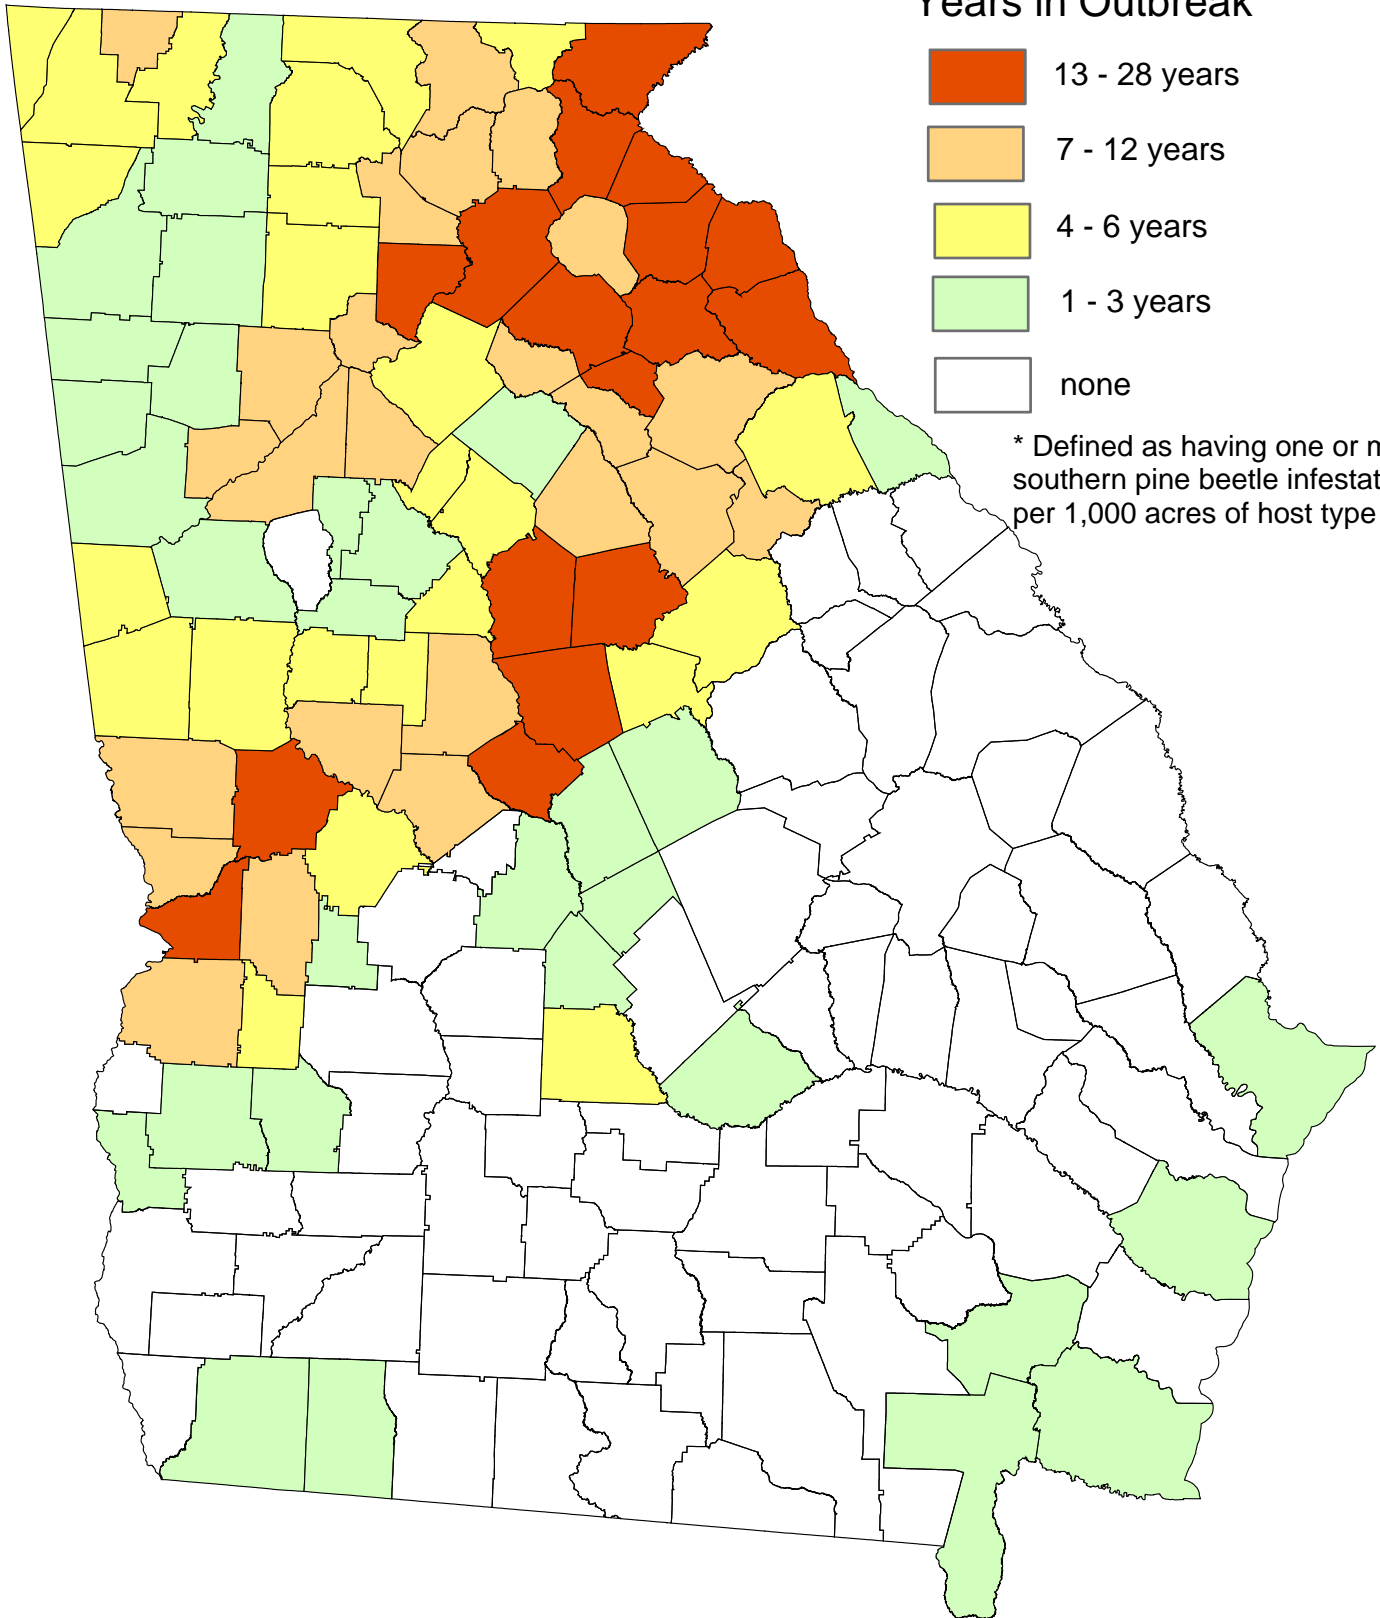

Southern Pine Beetle - Years in Outbreak 1960 - 2004

Years in Outbreak*

* Defined as having one or more southern pine beetle infestations per 1,000 acres of host type

Based upon annual aerial surveys conducted by the GFC and partially funded by the USDA - Forest Service