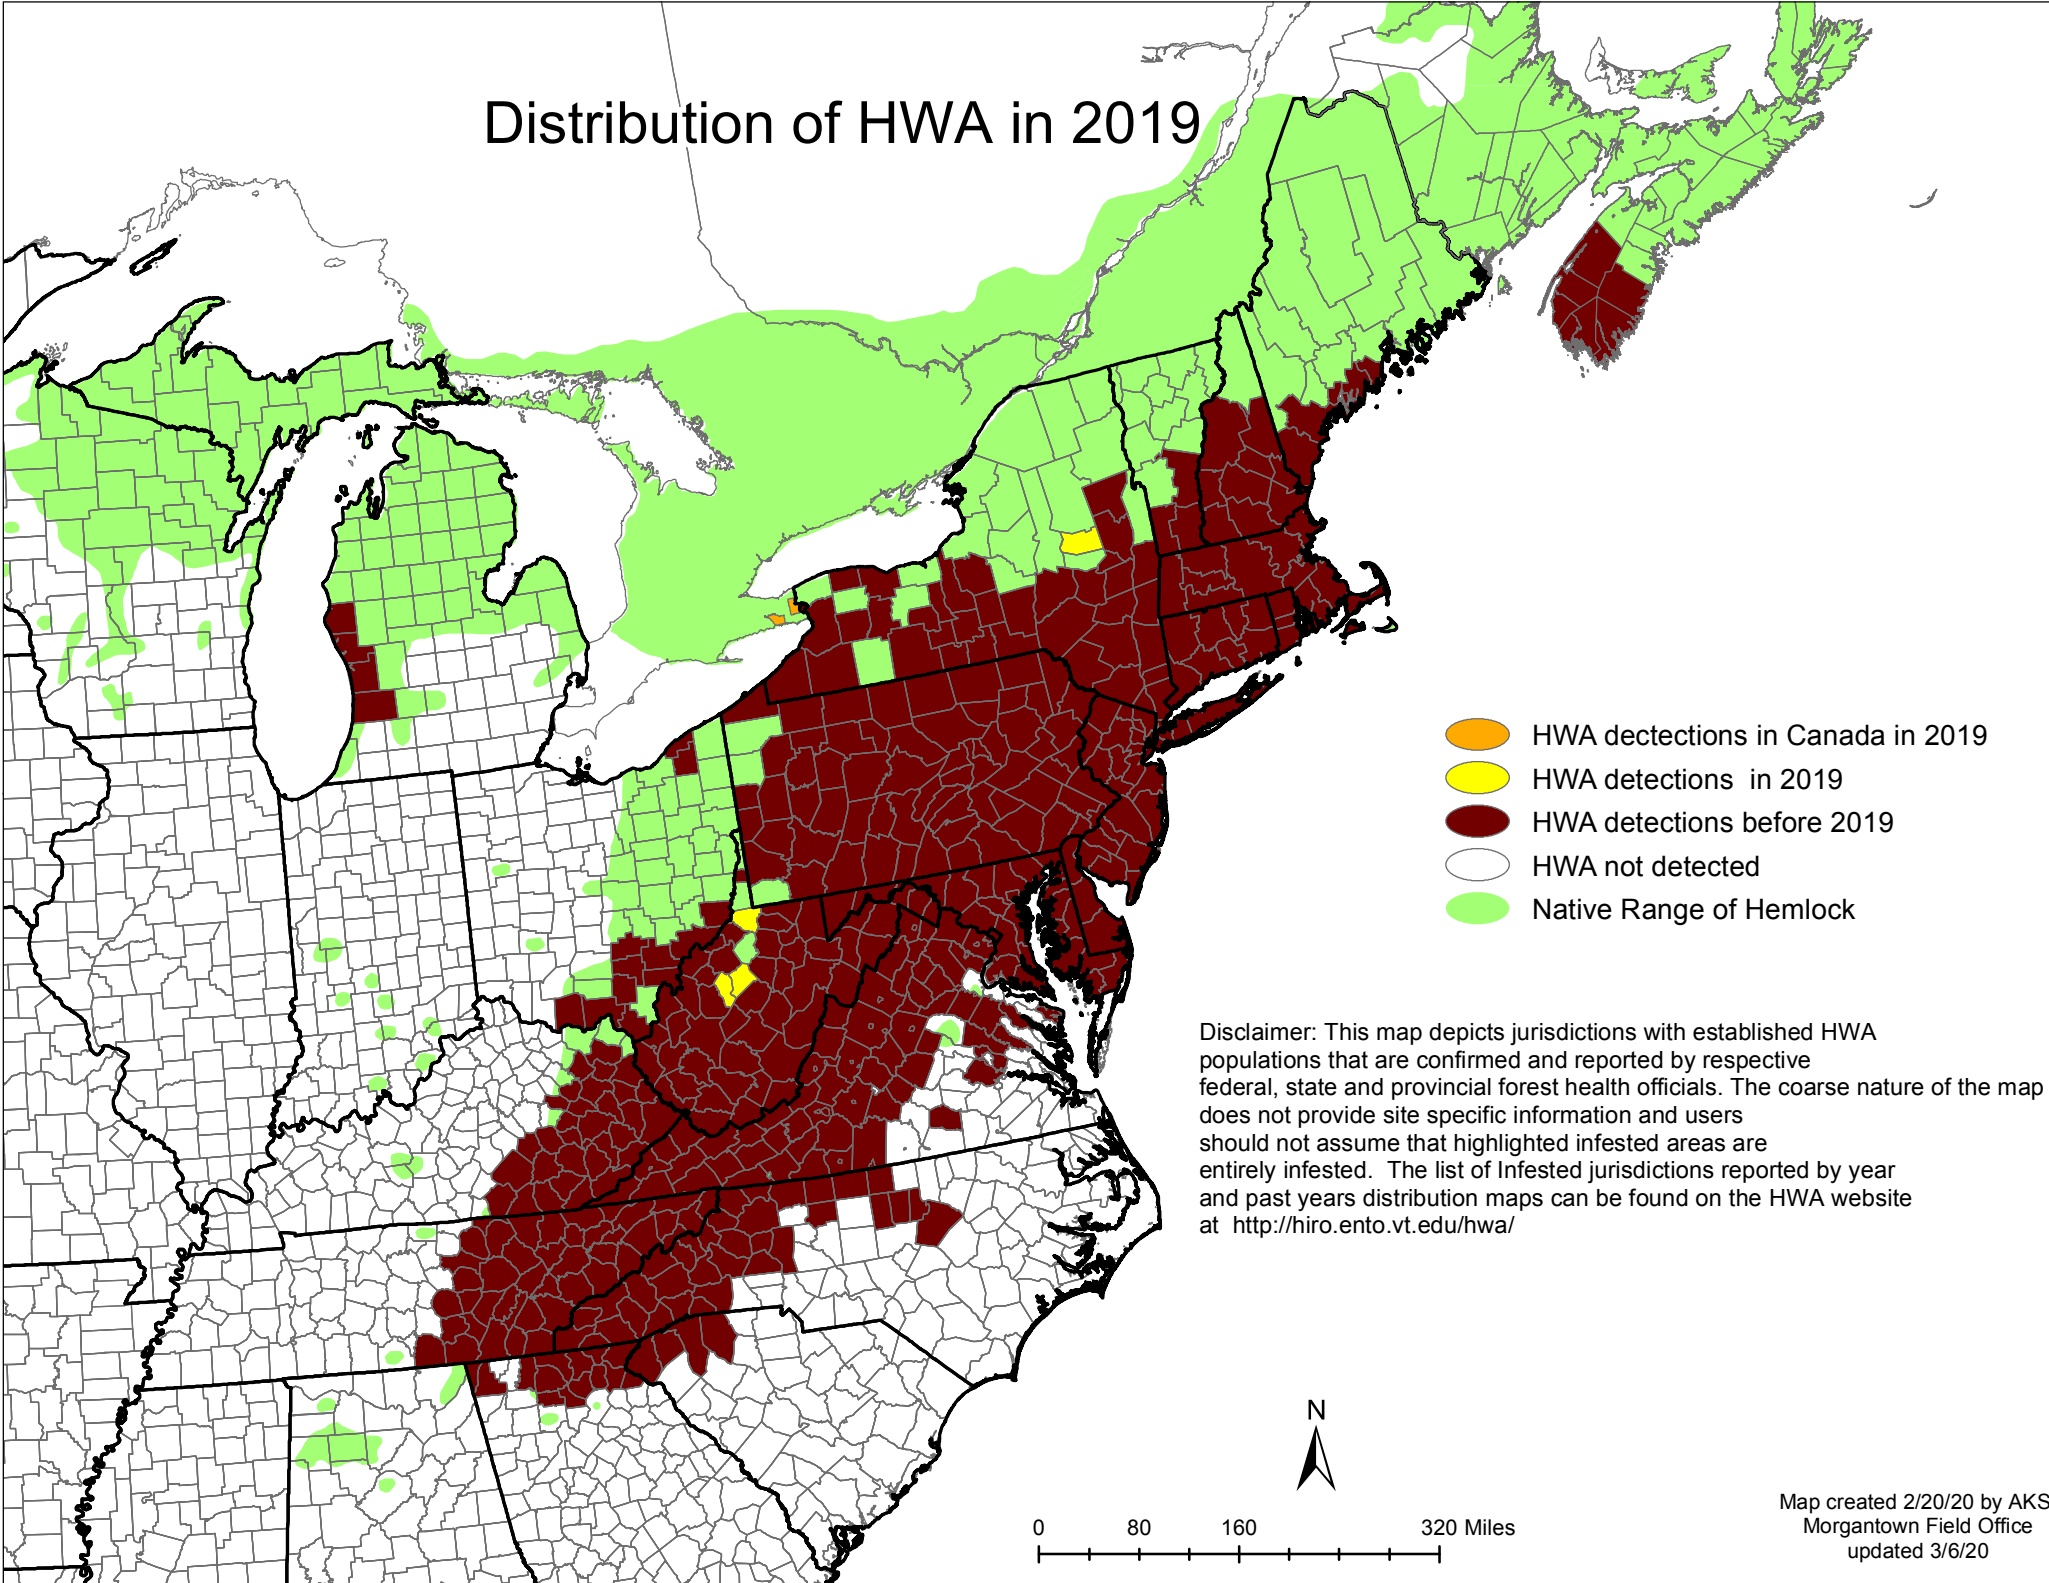

Distribution of HWA in 2019

Disclaimer: This map depicts jurisdictions with established HWA populations that are confirmed and reported by respective federal, state and provincial forest health officials. The coarse nature of the map does not provide site specific information and users should not assume that highlighted infested areas are entirely infested. The list of Infested jurisdictions reported by year and past years distribution maps can be found on the HWA website at <http://hiro.ento.vt.edu/hwa/>

Map created 2/20/20 by AKS
Morgantown Field Office
updated 3/6/20