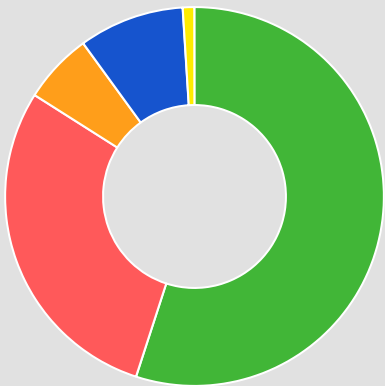

LAND OWNERSHIP

- Private Individual, 55%
- Corporate, 29%
- Forest Industry, 6%
- Public, 9%
- Other, 1%

Georgia's forests grow
64 cubic feet or 2 tons
of wood per second!

Forest-related industry supports
 147,380 jobs in Georgia.

Forest industry provides an
average of **$834 million**
in state tax revenue each year.