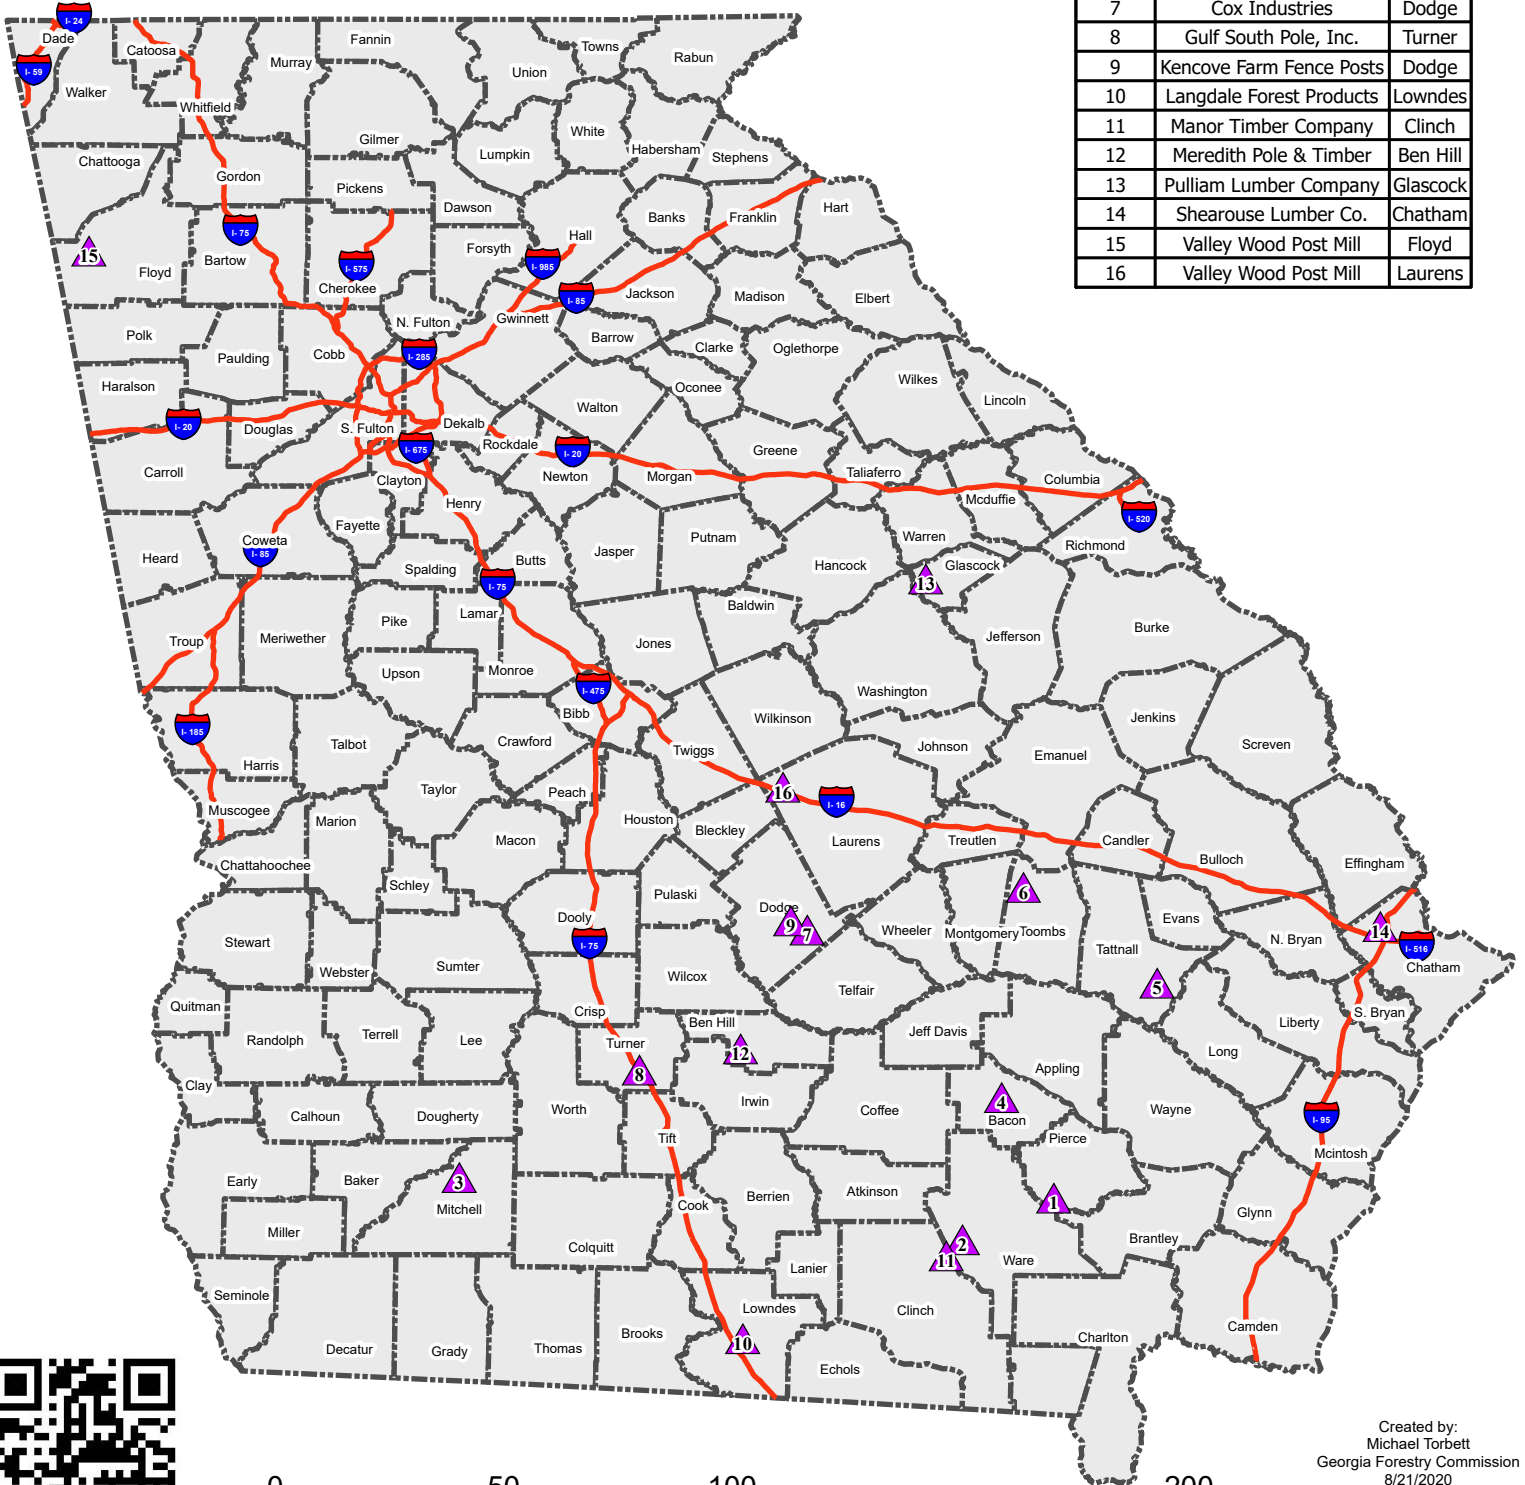

2020 Georgia Wood-Using Industries Pole-Post

Map No	Mill Name	County
1	Ace Pole Company	Pierce
2	B & M Wood Products, Inc.	Ware
3	Balfour Pole Company	Mitchell
4	Beach Timber Company	Bacon
5	Coastal Wood Products	Tattnall
6	Cox Industries	Toombs
7	Cox Industries	Dodge
8	Gulf South Pole, Inc.	Turner
9	Kencove Farm Fence Posts	Dodge
10	Langdale Forest Products	Lowndes
11	Manor Timber Company	Clinch
12	Meredith Pole & Timber	Ben Hill
13	Pulliam Lumber Company	Glascok
14	Shearouse Lumber Co.	Chatham
15	Valley Wood Post Mill	Floyd
16	Valley Wood Post Mill	Laurens

Created by:
Michael Torbett
Georgia Forestry Commission
8/21/2020

Coordinate System:
GCS North American 1983