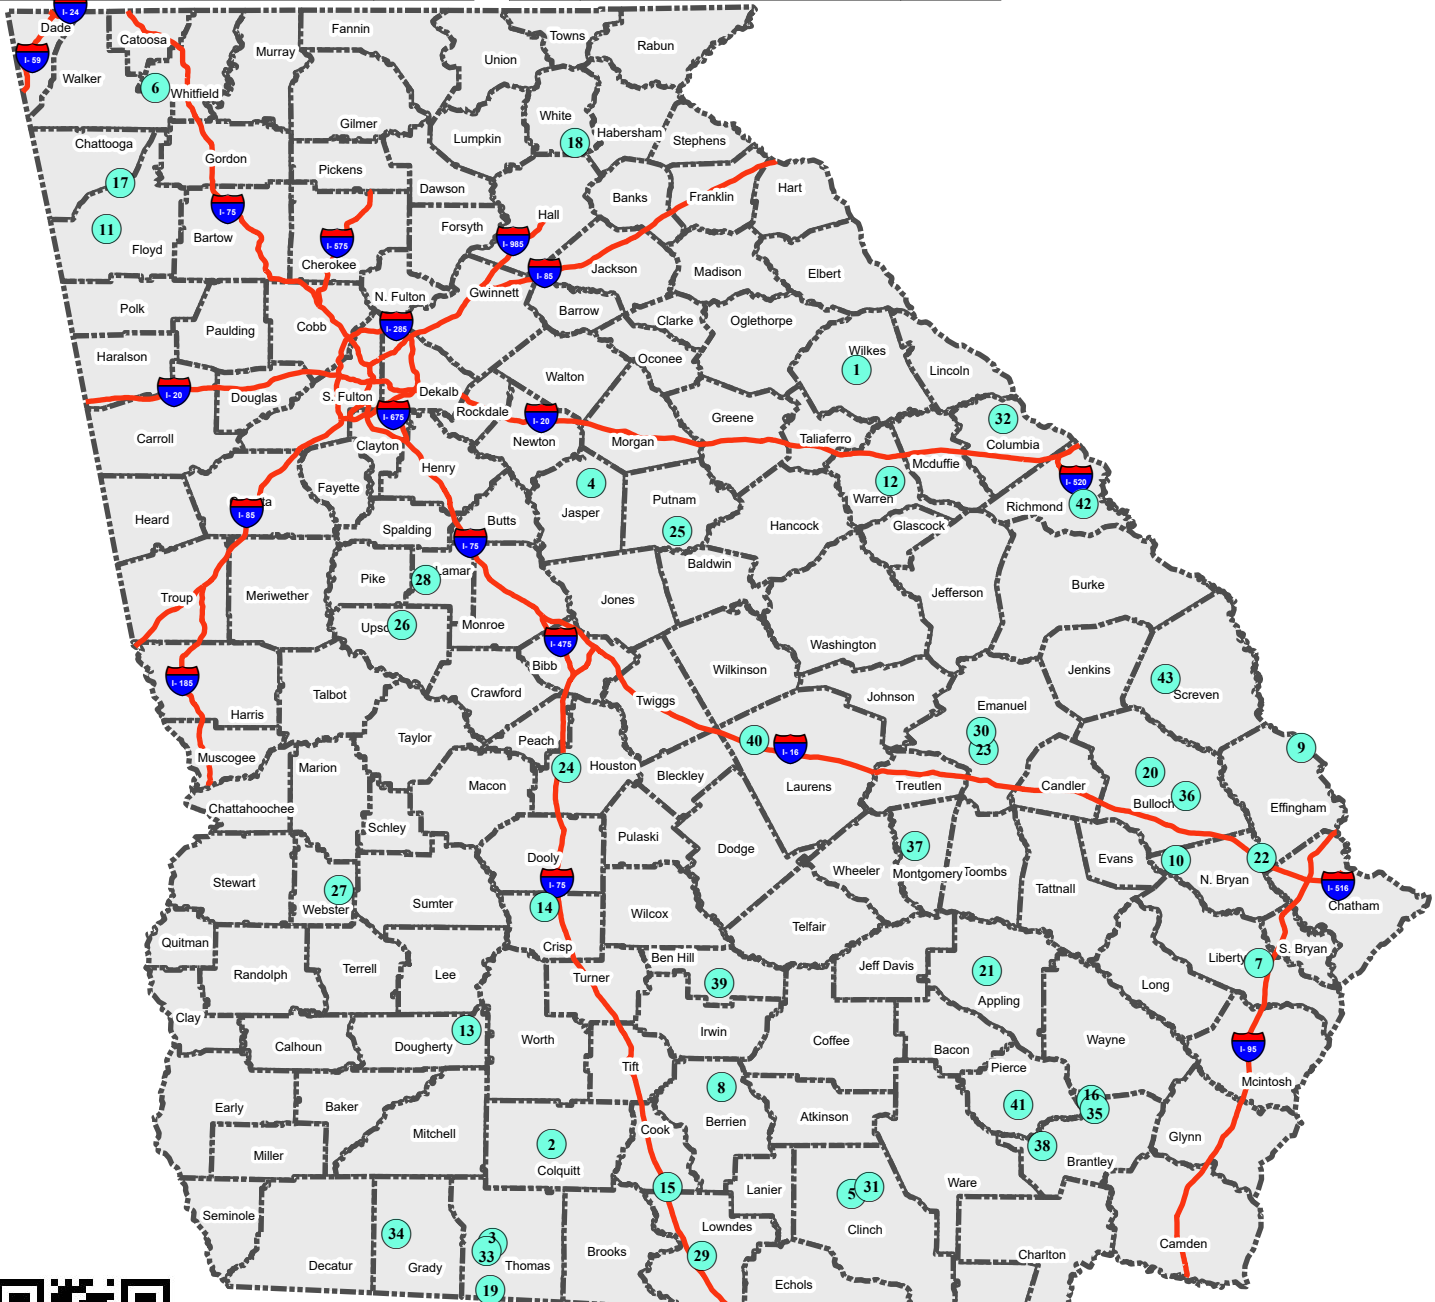

2020 Georgia Wood-Using Industries

Sawmill-Softwood

Map No	Mill Name	County
1	Burt Lumber Company	Wilkes
2	Canfor - Moultrie	Colquitt
3	Canfor - Thomasville	Thomas
4	Champion Lumber Company	Jasper
5	Connor Holdings	Clinch
6	Davis Sawmill	Whitfield
7	DS Smith Lumber	Liberty
8	Dupont Pine Products, LLC	Berrien
9	Exley Lumber Company	Effingham
10	Gann, Inc.	Bryan
11	Georgia-Pacific	Floyd
12	Georgia-Pacific (Warrenton CNS)	Warren
13	Georgia-Pacific LLC	Dougherty
14	Griffin Lumber Company	Crisp
15	Guthrie Lumber Company	Cook

Map No	Mill Name	County
16	H & H Sawing & Lumber	Brantley
17	Hogan & Storey Wood Products	Floyd
18	Hogan Lumber Company	White
19	Hood Industries	Thomas
20	Howard, Claude Lumber Company	Bulloch
21	Interfor	Appling
22	Interfor	Effingham
23	Interfor	Emanuel
24	Interfor	Houston
25	Interfor	Putnam
26	Interfor	Upson
27	Interfor	Webster
28	Jordan Forest Products	Lamar
29	Langdale Forest Products	Lowndes
30	LJR Forest Products	Emanuel

Map No	Mill Name	County
31	Mulch MFG	Clinch
32	Pollard Lumber Company	Columbia
33	Red Hills Lumber Company	Thomas
34	Riverwood Flooring & Paneling	Grady
35	Rowell Enterprises	Brantley
36	Sheppard, W. M. Lumber Company	Bulloch
37	Thompson H. V. & T. G. Lumber Company	Montgomery
38	Varn Wood Products	Brantley
39	West Fraser	Ben Hill
40	West Fraser	Laurens
41	West Fraser	Pierce
42	West Fraser	Richmond
43	Zeagler Farms Handcrafted Flooring	Scriven