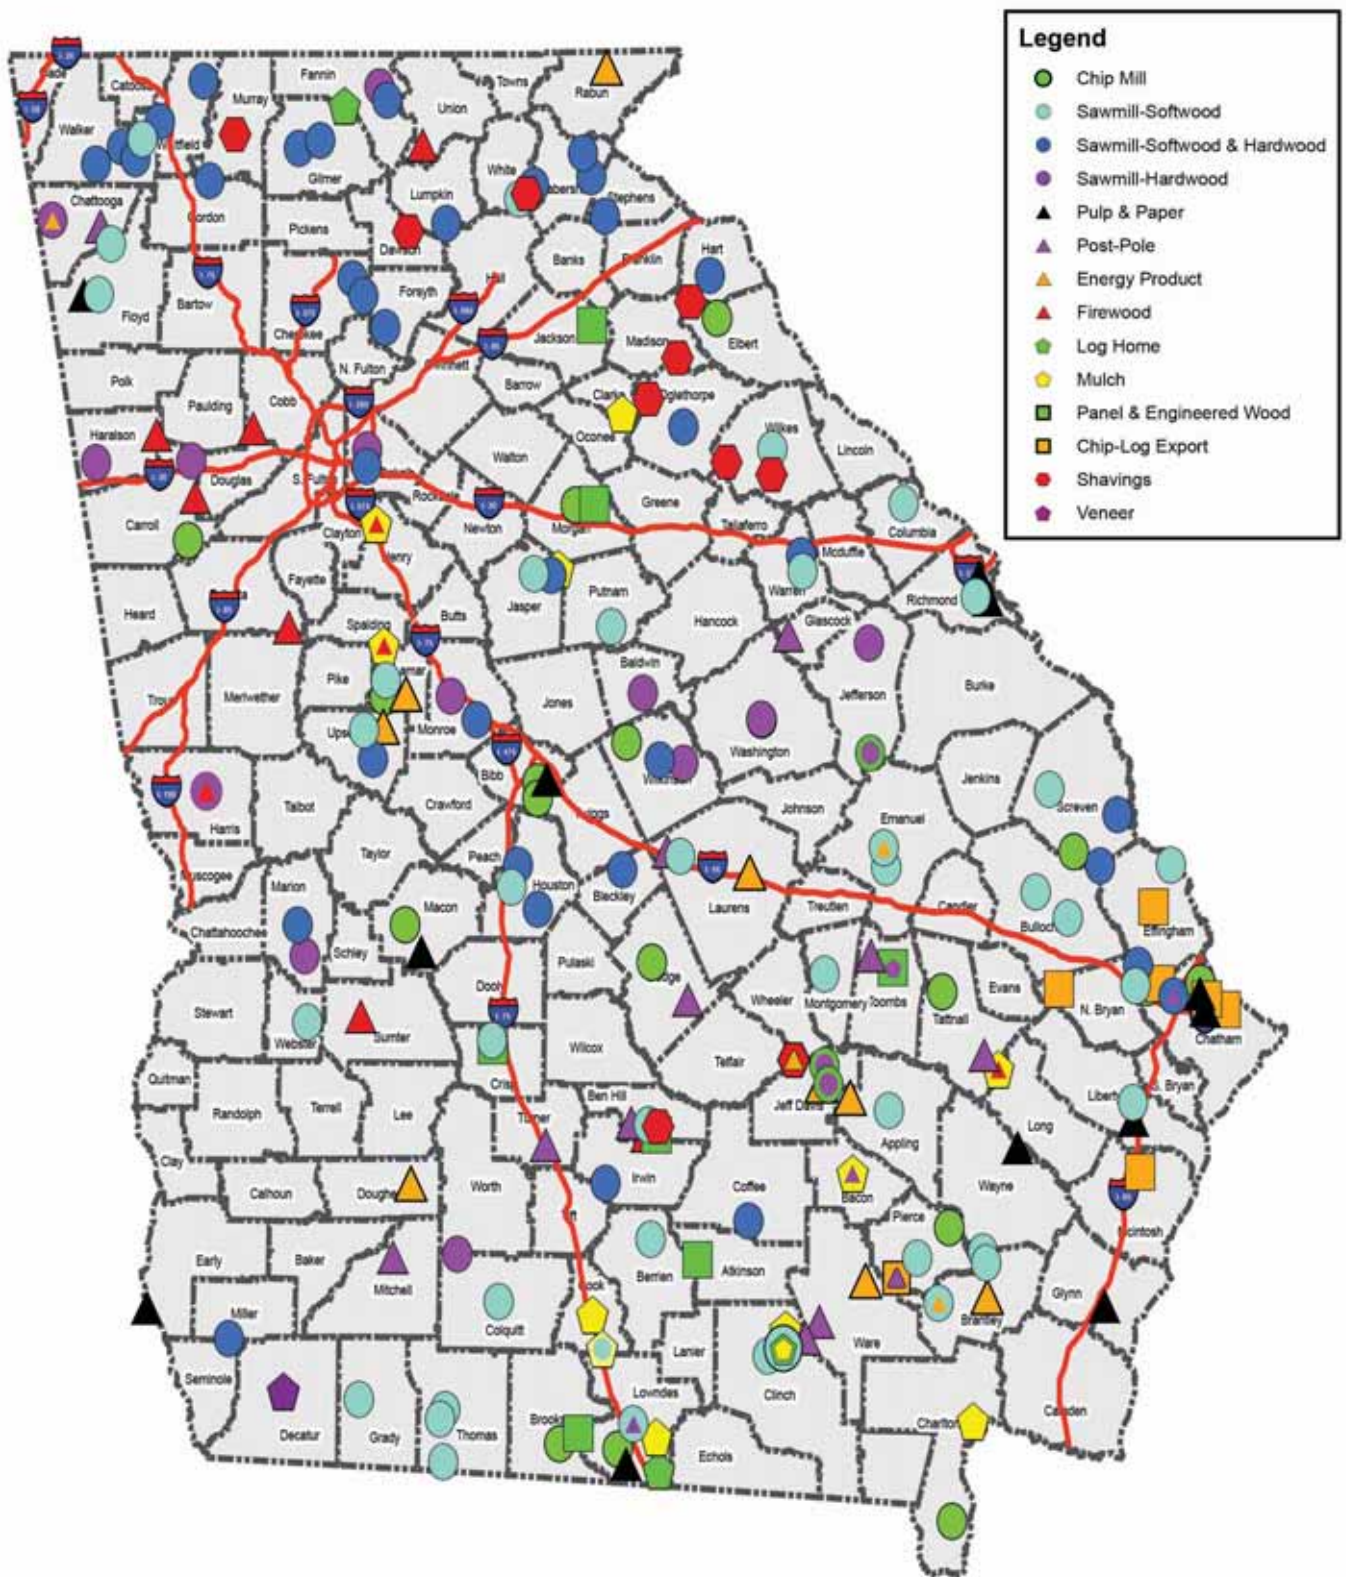

2019 Georgia Wood-Using Industries Map

Companies by Type of Business

<u>Type of Business</u>	<u>Number of Mills</u>	<u>Page Number</u>
Chip Mill	21	2
Chip - Log Export	7	9
Energy Product	13	12
Firewood	11	17
Log Home	3	21
Mulch	12	22
Panel & Engineered Wood	7	26
Post - Pole	15	29
Pulp - Paper	12	34
Sawmill – Hardwood	16	38
Sawmill – Softwood & Hardwood	36	58
Sawmill - Softwood	41	44
Shavings	10	70
Veneer	3	74
Total Mills	207	

In the table above, 20 mills have multiple business types:

<u>Company Name</u>	<u>Type of Business</u>
Ace Pole Company	Post – Pole; Log Exporter
Battle Lumber Company	Sawmill – Hardwood; Chip Mill
Beach Timber Company	Post - Pole; Mulch
Beasley Forest Products	Sawmill – Hardwood; Chip Mill
Carden Timber Harvesting	Firewood; Mulch
East Coast Terminals	Chip Export; Log Exporter
Guthrie Lumber Company	Sawmill – Softwood; Mulch
Langdale Forest Products Company	Sawmill – Softwood; Post – Pole
LJR Forest Products, Inc.	Energy Product, Sawmill - Softwood
Mountain Oak Mill	Sawmill – Hardwood; Firewood
Mulch MFG	Sawmill – Softwood; Log Home; Mulch
Nature's Choice	Firewood; Mulch
OAR Recycling	Mulch; Firewood
Shearouse Lumber Company	Sawmill – Softwood & Hardwood; Post - Pole
Smith, J. P. Lumber Company	Sawmill – Hardwood; Energy Product
Southern Veneer Products	Veneer; Panel & Engineered Wood
Telfair Forest Products	Shavings; Energy Product
Thompson Hardwoods, Inc.	Sawmill – Hardwood; Chip Mill
Truax Veneer Company	Veneer; Panel & Engineered Wood
Varn Wood Products	Sawmill – Softwood; Energy Product