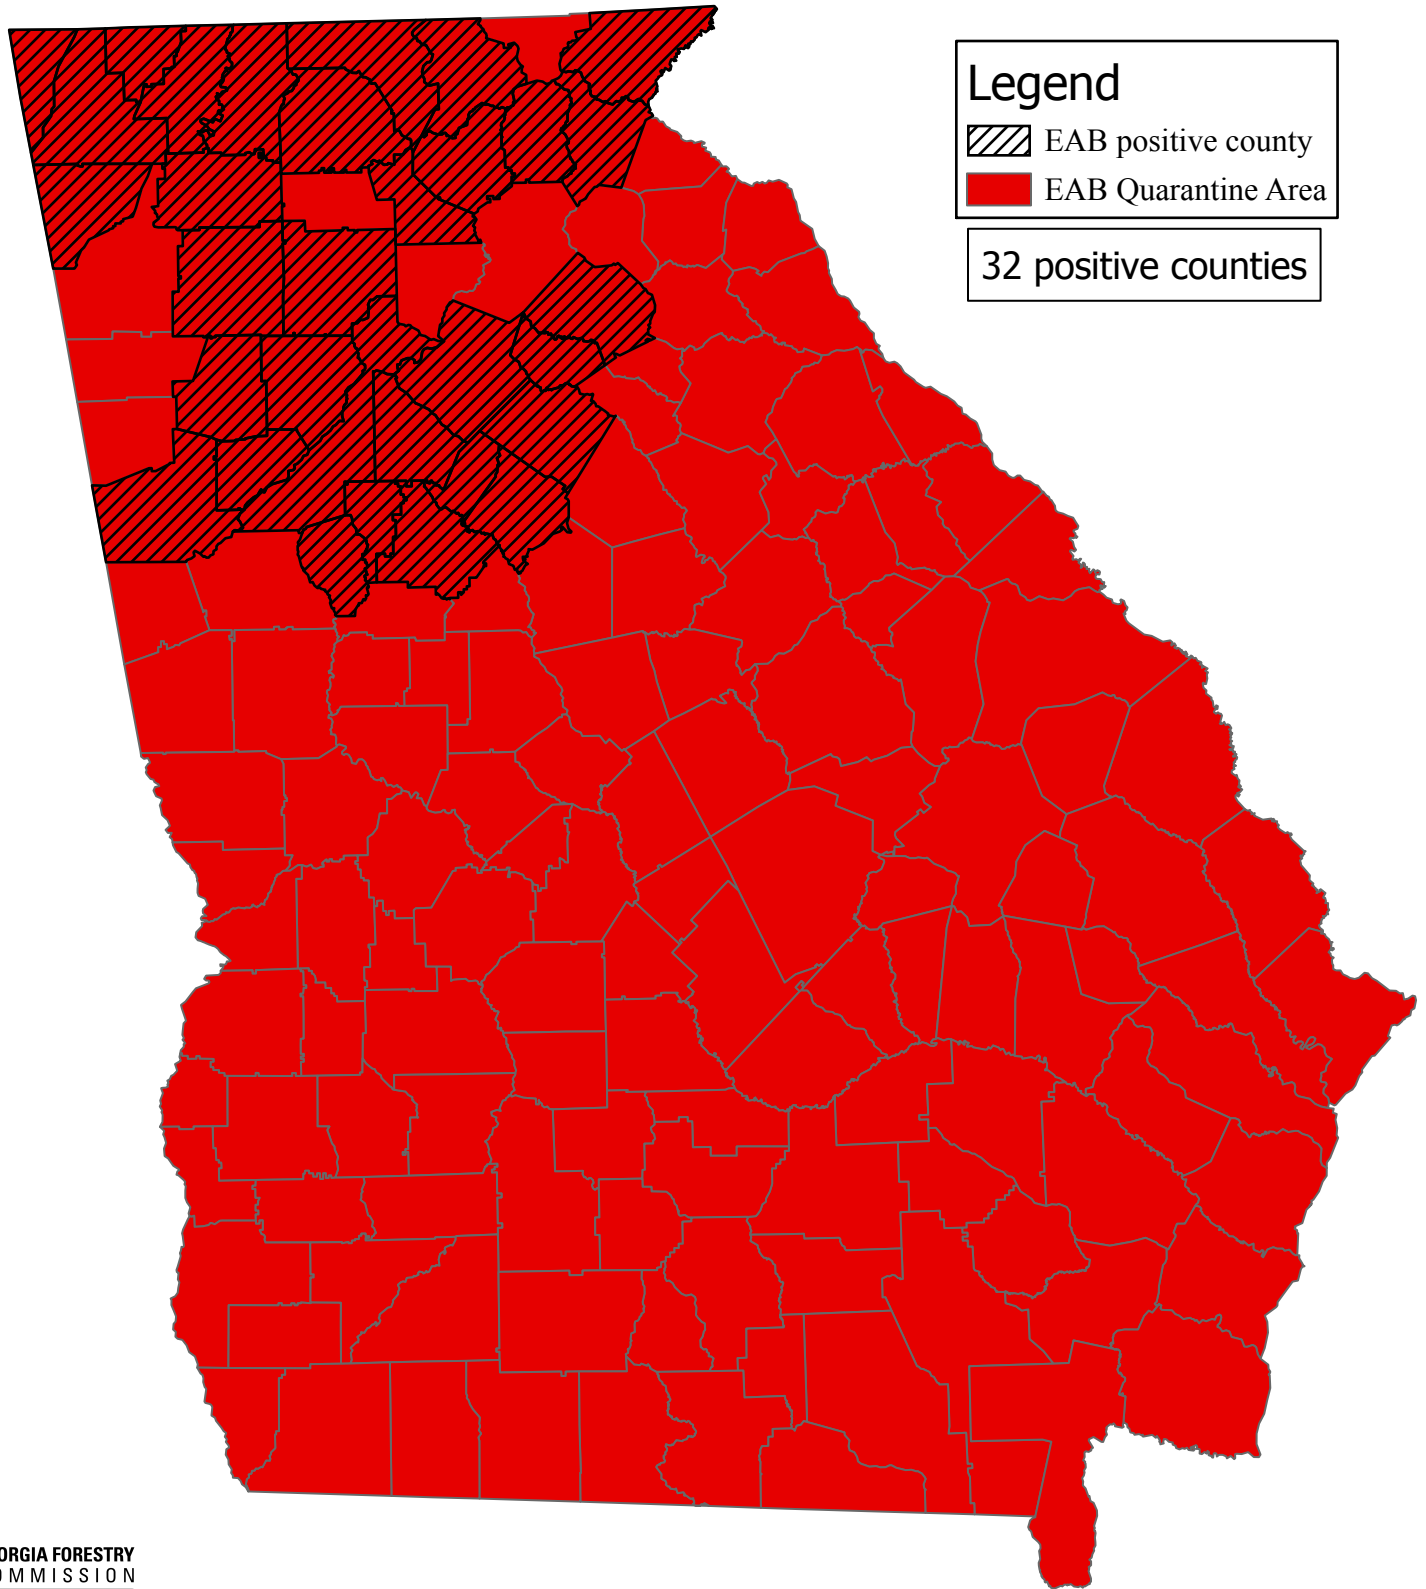

Emerald Ash Borer Quarantine Map

Legend

-  EAB positive county
-  EAB Quarantine Area

32 positive counties

GEORGIA FORESTRY
COMMISSION

0 10 20 30 40 50
 Miles

Map created by: Iwomack
August 28, 2019