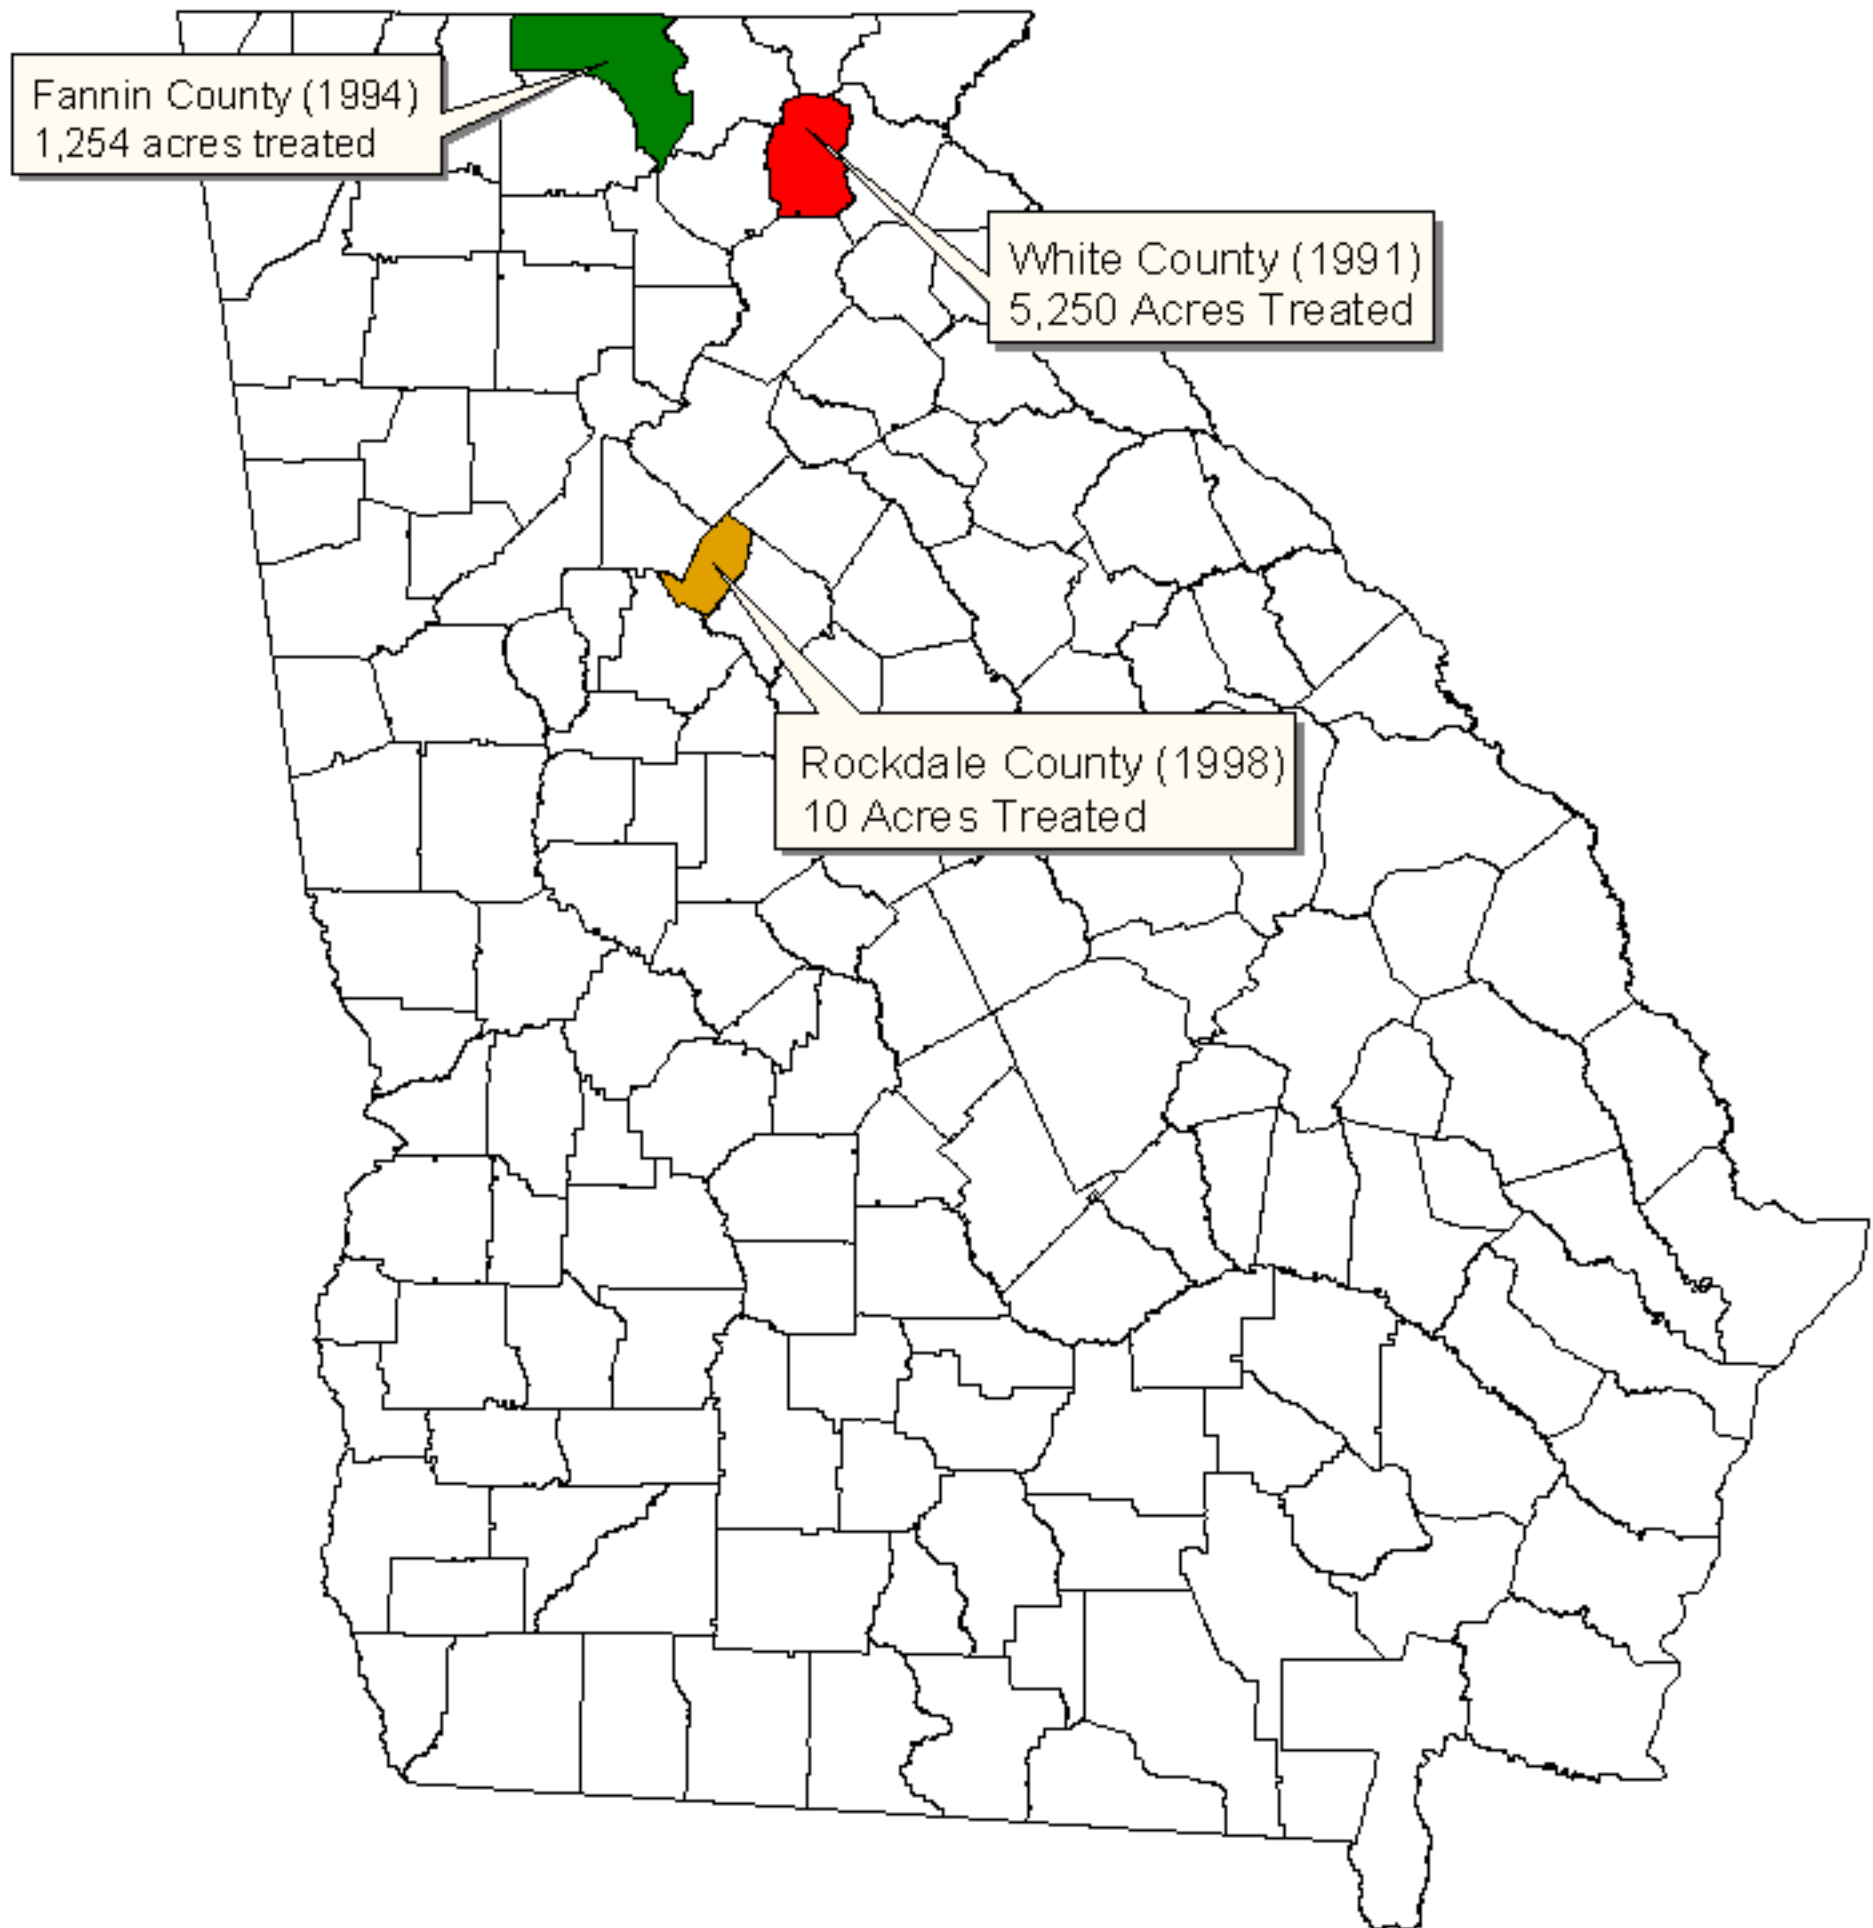

Gypsy Moth Infestations Requiring Suppression Treatments in Georgia

The annual gypsy moth trapping program is a cooperative effort between
USDA - APHIS and the Georgia Forestry Commission