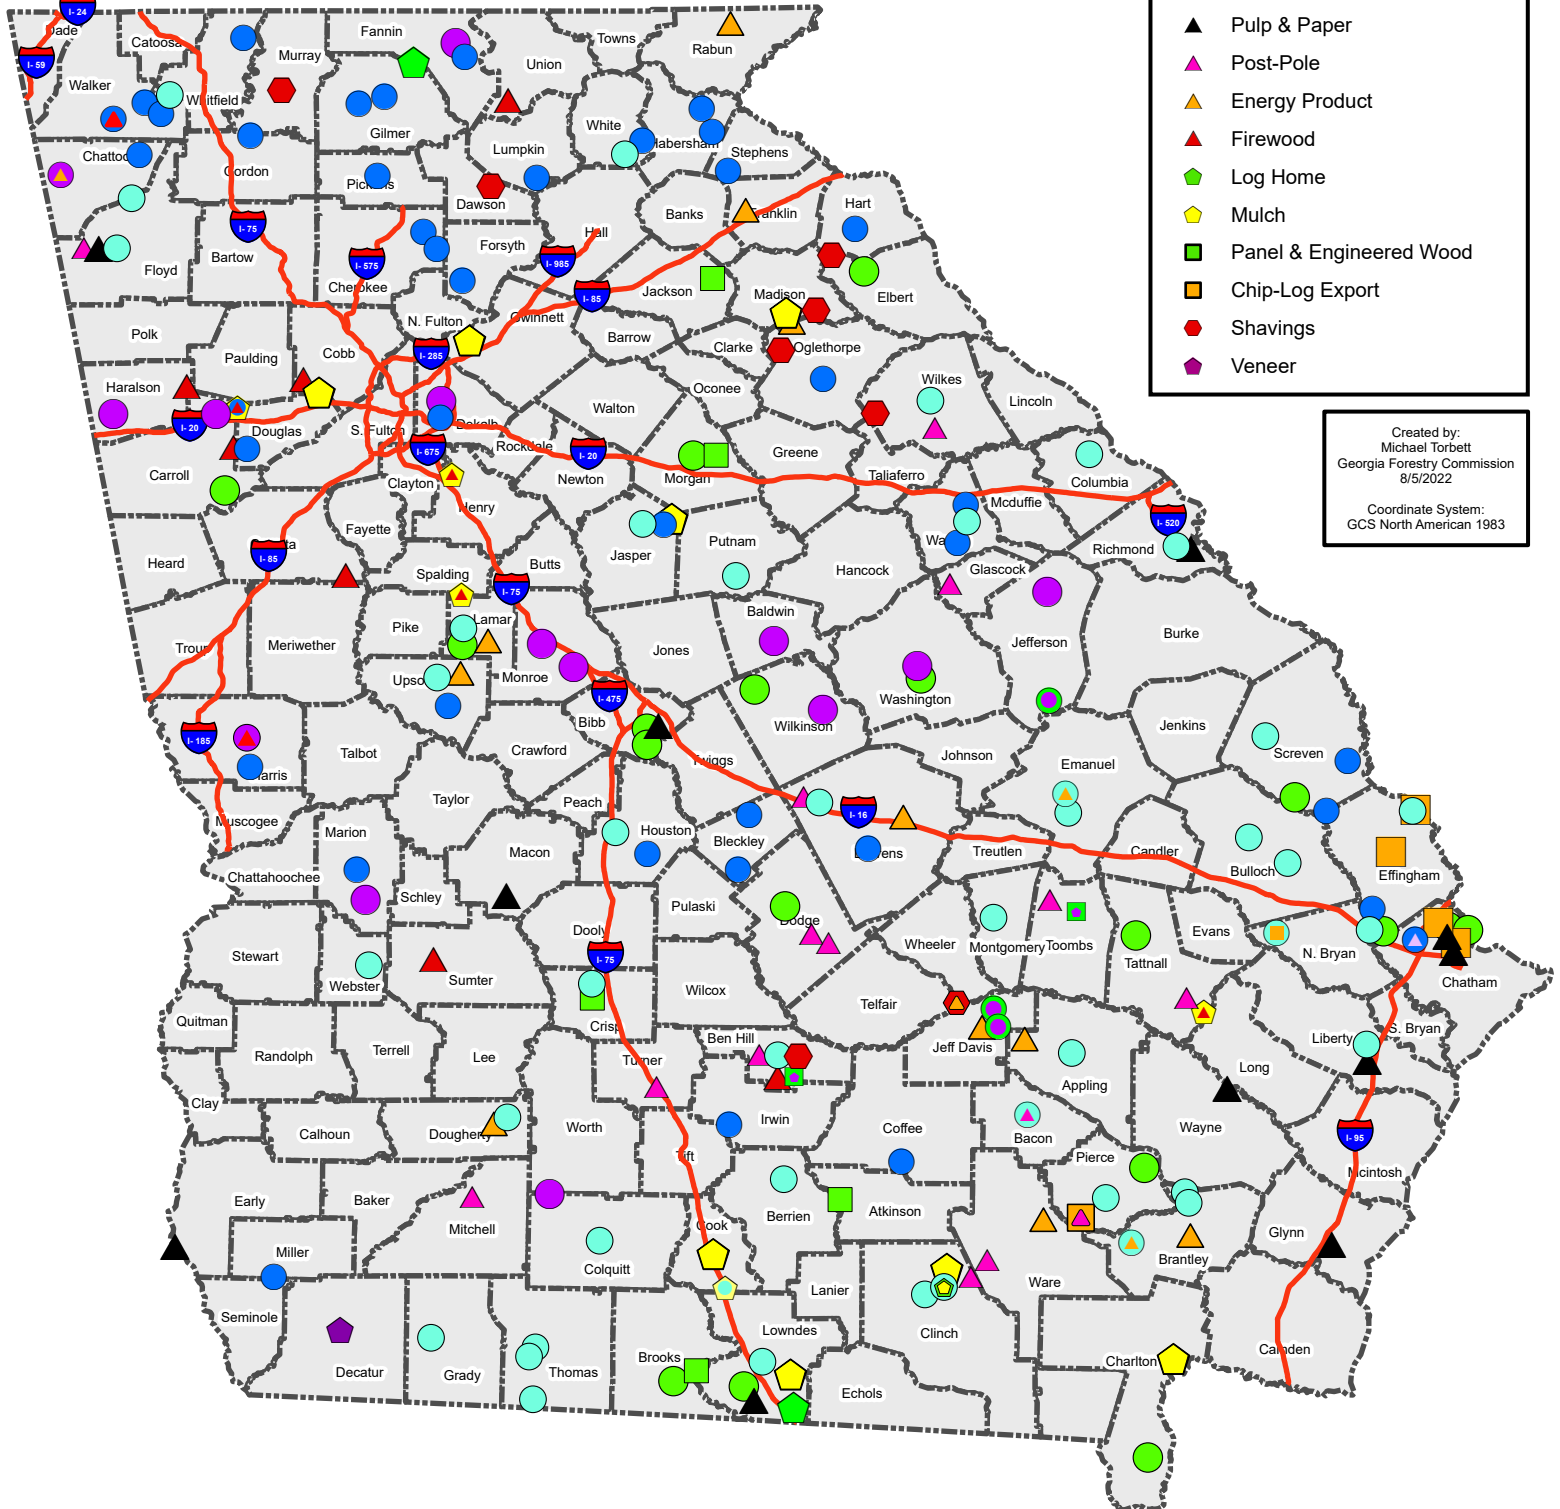

2022 Georgia Wood-Using Industries

Legend

- Chip Mill
- Sawmill-Softwood
- Sawmill-Softwood & Hardwood
- Sawmill-Hardwood
- ▲ Pulp & Paper
- ▲ Post-Pole
- ▲ Energy Product
- ▲ Firewood
- ◆ Log Home
- ◆ Mulch
- Panel & Engineered Wood
- Chip-Log Export
- ◆ Shavings
- ◆ Veneer

Created by:
Michael Torbett
Georgia Forestry Commission
8/5/2022

Coordinate System:
GCS North American 1983

0 50 100 Miles