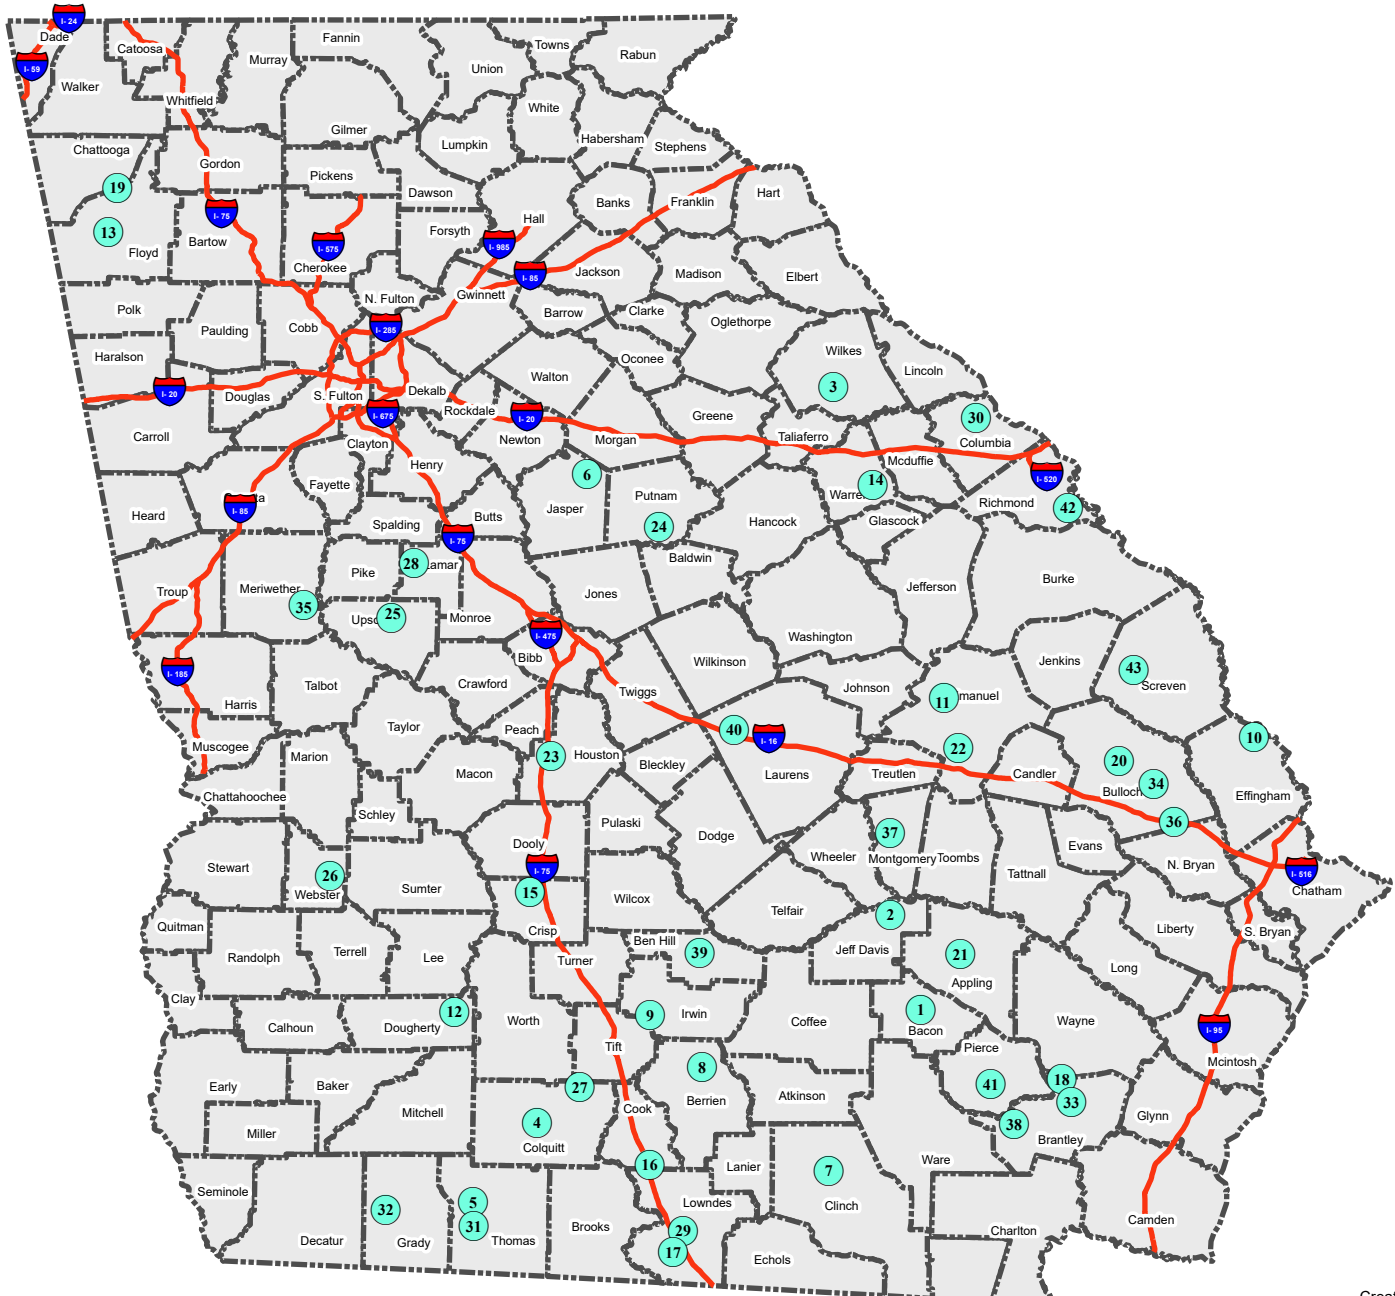

Map No	Mill Name	County
16	Guthrie Lumber Company	Cook
17	Guthrie Wood Products LLC	Lowndes
18	H & H Sawing and Lumber	Brantley
19	Hogan & Storey Wood Products, Inc.	Floyd
20	Howard, Claude Lumber Company, Inc.	Bulloch
21	Interfor	Appling
22	Interfor	Emanuel
23	Interfor	Houston
24	Interfor	Putnam
25	Interfor	Upson
26	Interfor	Webster
27	JAV Woods LLC	Colquitt
28	Langdale Forest Products Company, Inc.	Lamar
29	Langdale Forest Products Company, Inc.	Lowndes
30	Pollard Lumber Company	Columbia

Map No	Mill Name	County
31	Red Hills Lumber Company	Thomas
32	Riverwood Flooring & Paneling	Grady
33	Rowell Enterprises	Brantley
34	Sheppard, W. M. Lumber Company Inc.	Bulloch
35	Sims Bark Company	Meriwether
36	South Georgia Sawmill	Bulloch
37	Thompson, H.V. & T.G. Lumber Company, Inc.	Montgomery
38	Varn Wood Products, LLC	Brantley
39	West Fraser, Inc.	Ben Hill
40	West Fraser, Inc.	Laurens
41	West Fraser, Inc.	Pierce
42	West Fraser, Inc.	Richmond
43	Zeagler Farms Handcrafted Flooring	Screven

Created by:
Michael Torbett
Georgia Forestry Commission
9/5/2025
Coordinate System:
GCS North American 1983