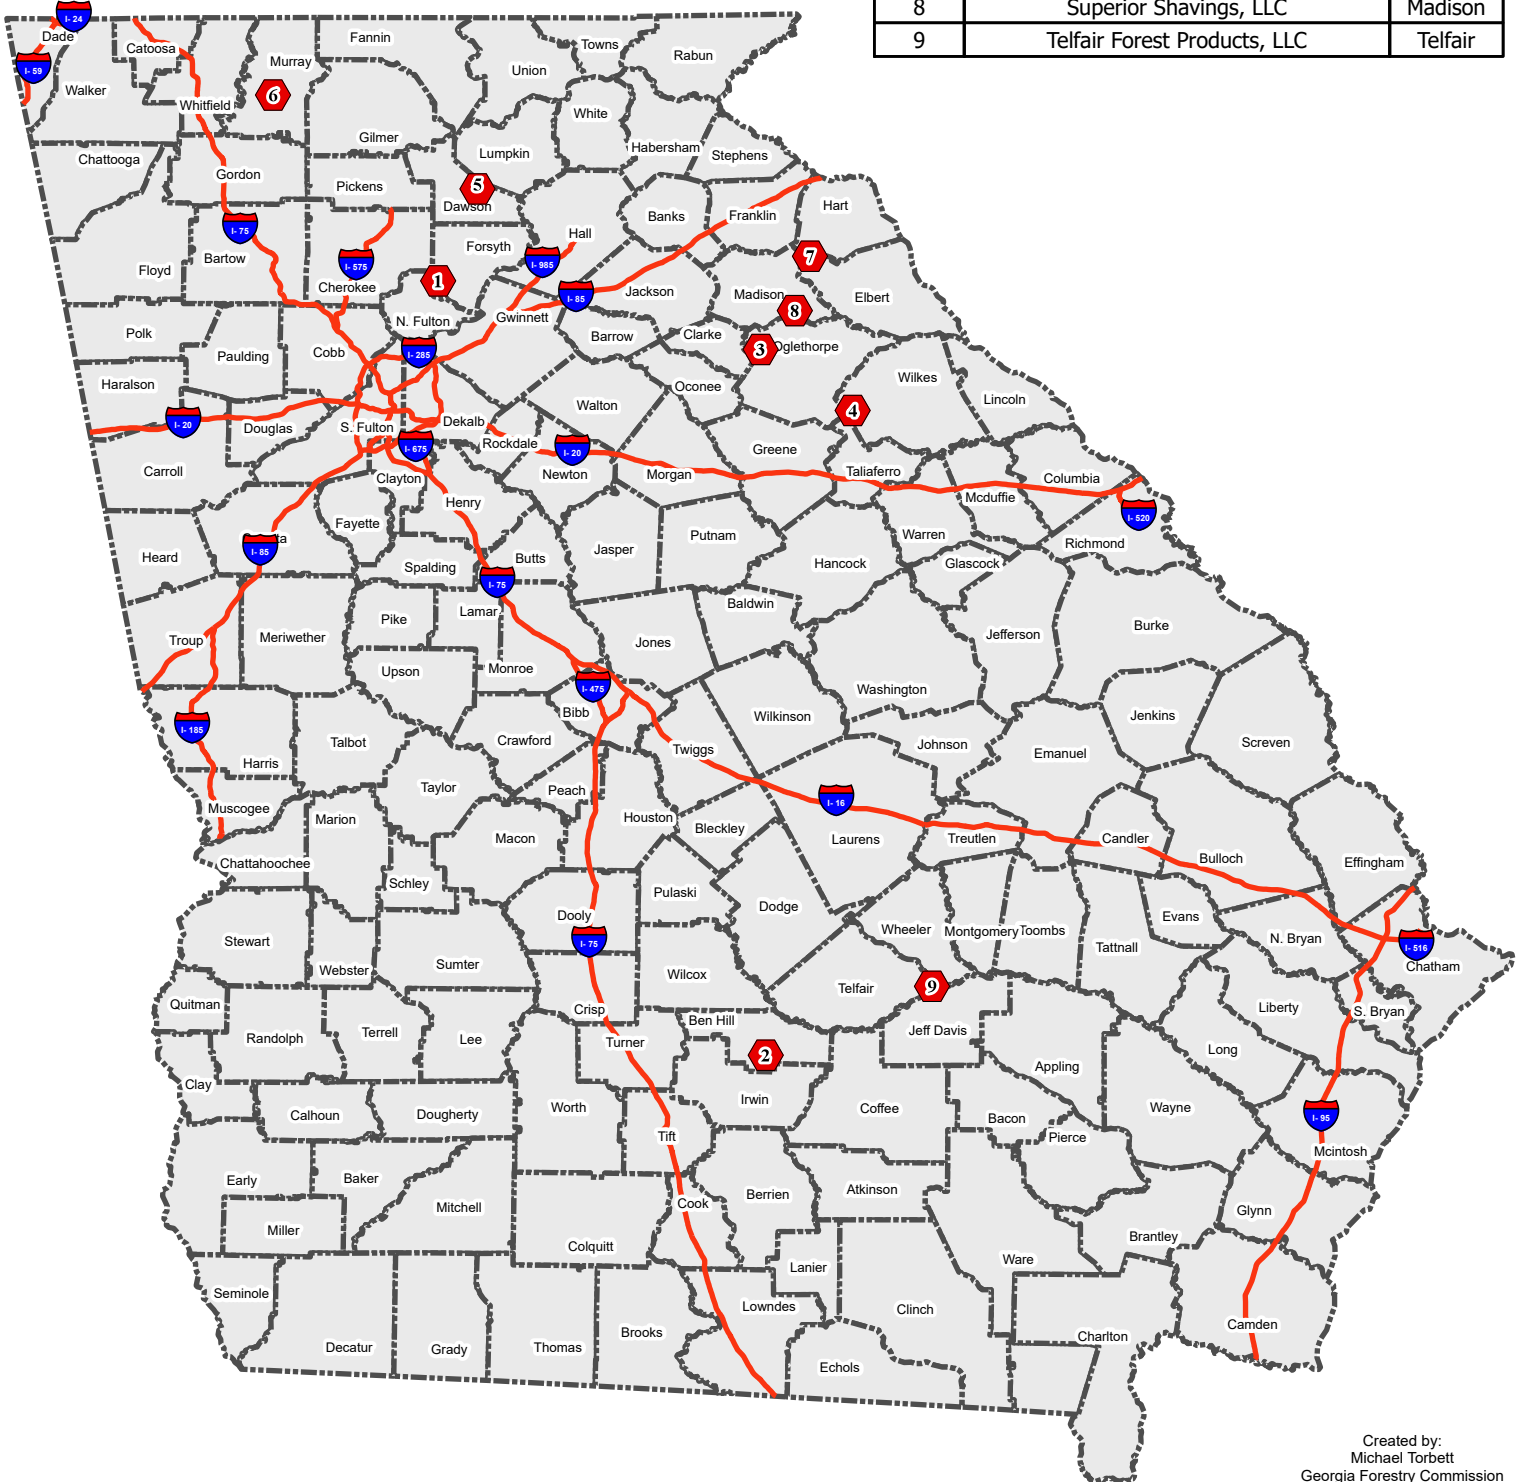

2024 Georgia Wood-Using Industries Shavings

Map No	Mill Name	County
1	A-1 Heritage Landscape	Fulton
2	Agri-Products, Inc.; Suncoast Pine Shavings	Ben Hill
3	Fleeman Custom Shavings Products, Inc.	Oglethorpe
4	Gunter Farms	Wilkes
5	MD Turner Enterprise	Dawson
6	Reed Lumber Company, Inc.	Murray
7	Southern Shavings	Hart
8	Superior Shavings, LLC	Madison
9	Telfair Forest Products, LLC	Telfair

Created by:
Michael Torbett
Georgia Forestry Commission
7/31/2024

Coordinate System:
GCS North American 1983