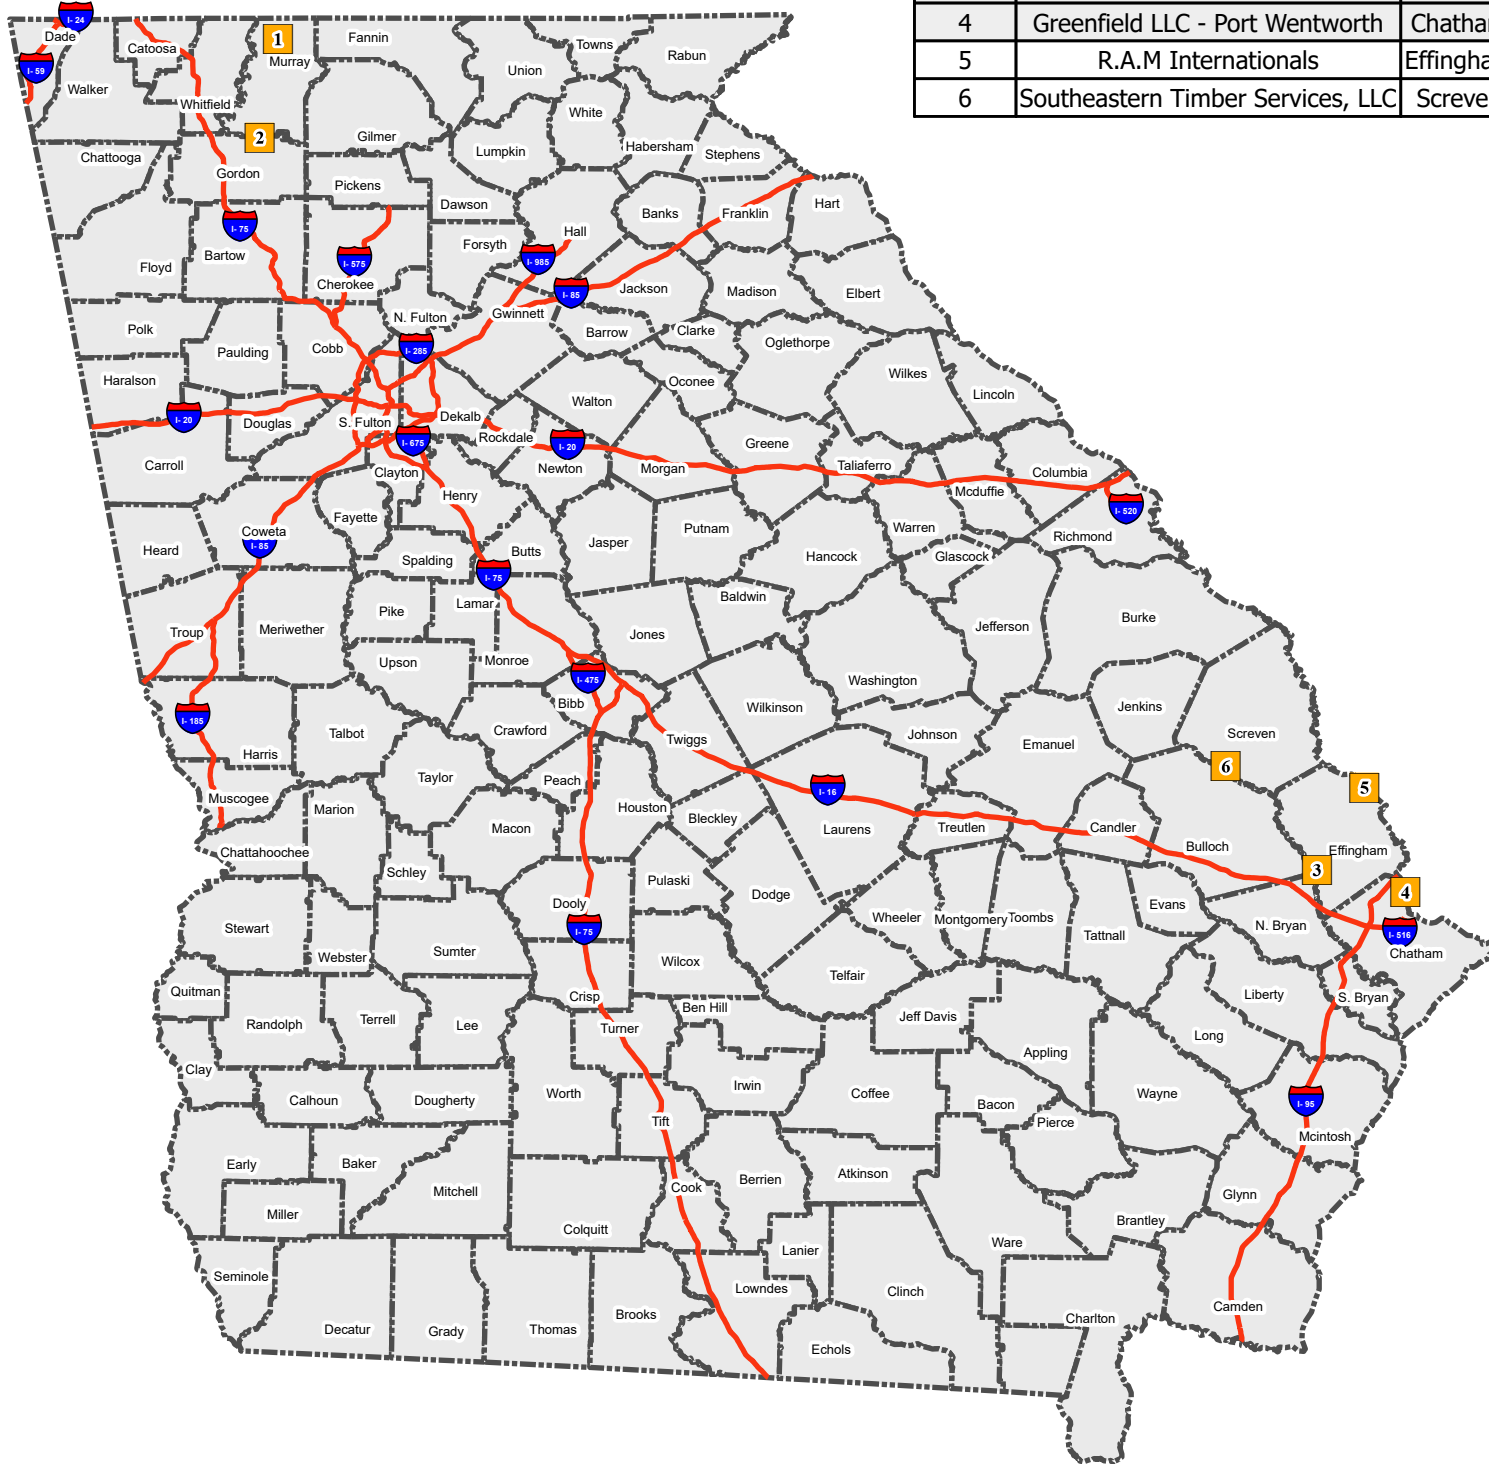

2025 Georgia Wood-Using Industries Chip-Log Export

Map No	Mill Name	County
1	Elliott Exports	Murray
2	Galaxy Timber	Gordon
3	Greenfield LLC – Guyton	Effingham
4	Greenfield LLC - Port Wentworth	Chatham
5	R.A.M Internationals	Effingham
6	Southeastern Timber Services, LLC	Screven

Created by:
Michael Torbett
Georgia Forestry Commission
9/30/2025

Coordinate System:
GCS North American 1983