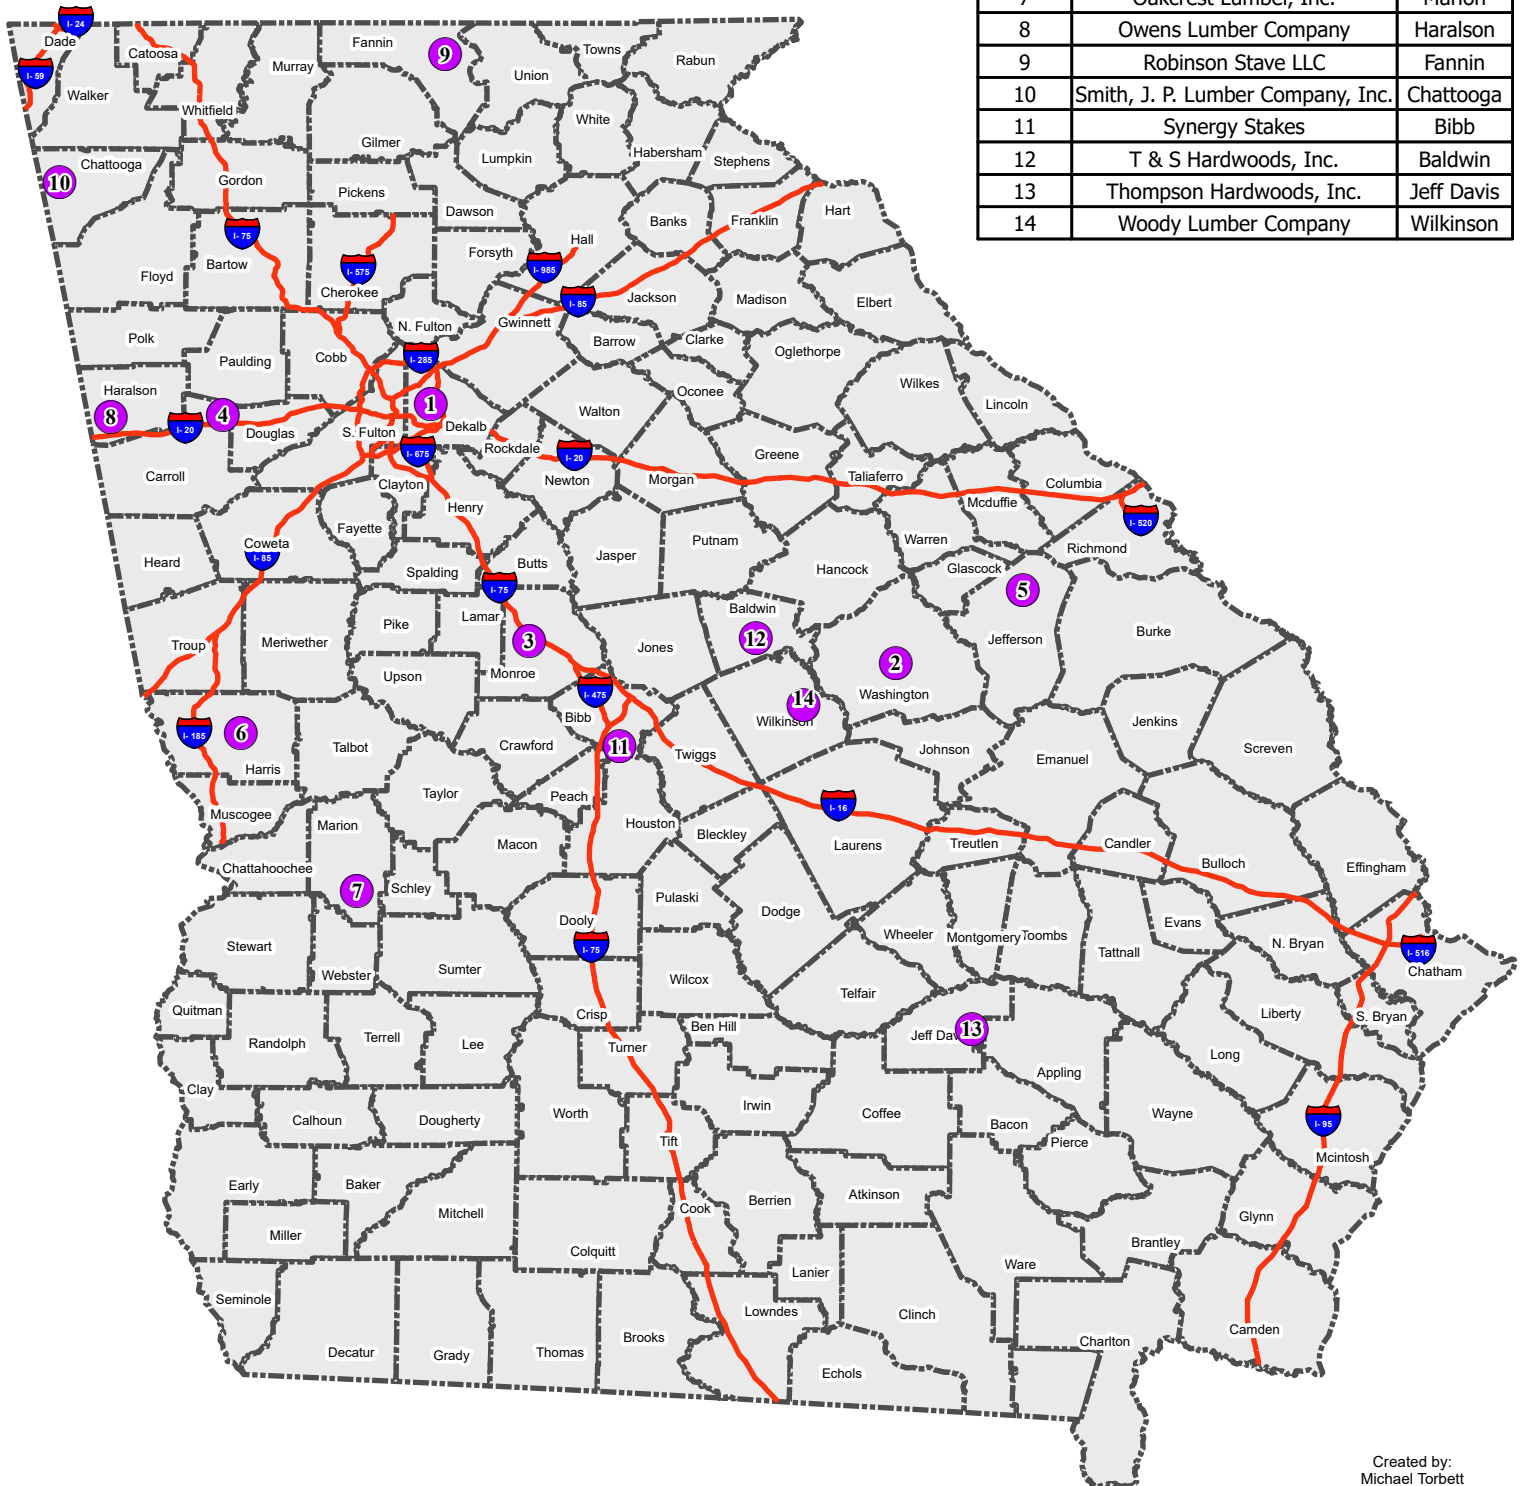

2025 Georgia Wood-Using Industries

Sawmill - Hardwood

Map_No	Mill Name	County
1	Atlantic Fine Woods	Dekalb
2	Beasley Forest Products, Inc.	Washington
3	Custom Cut Timber Products	Monroe
4	Eutree, Inc.	Carroll
5	Lamb Brothers Lumber Company	Jefferson
6	Mountain Oak Mill	Harris
7	Oakcrest Lumber, Inc.	Marion
8	Owens Lumber Company	Haralson
9	Robinson Stave LLC	Fannin
10	Smith, J. P. Lumber Company, Inc.	Chattooga
11	Synergy Stakes	Bibb
12	T & S Hardwoods, Inc.	Baldwin
13	Thompson Hardwoods, Inc.	Jeff Davis
14	Woody Lumber Company	Wilkinson

Created by:
Michael Torbett
Georgia Forestry Commission
7/18/2025

Coordinate System:
GCS North American 1983