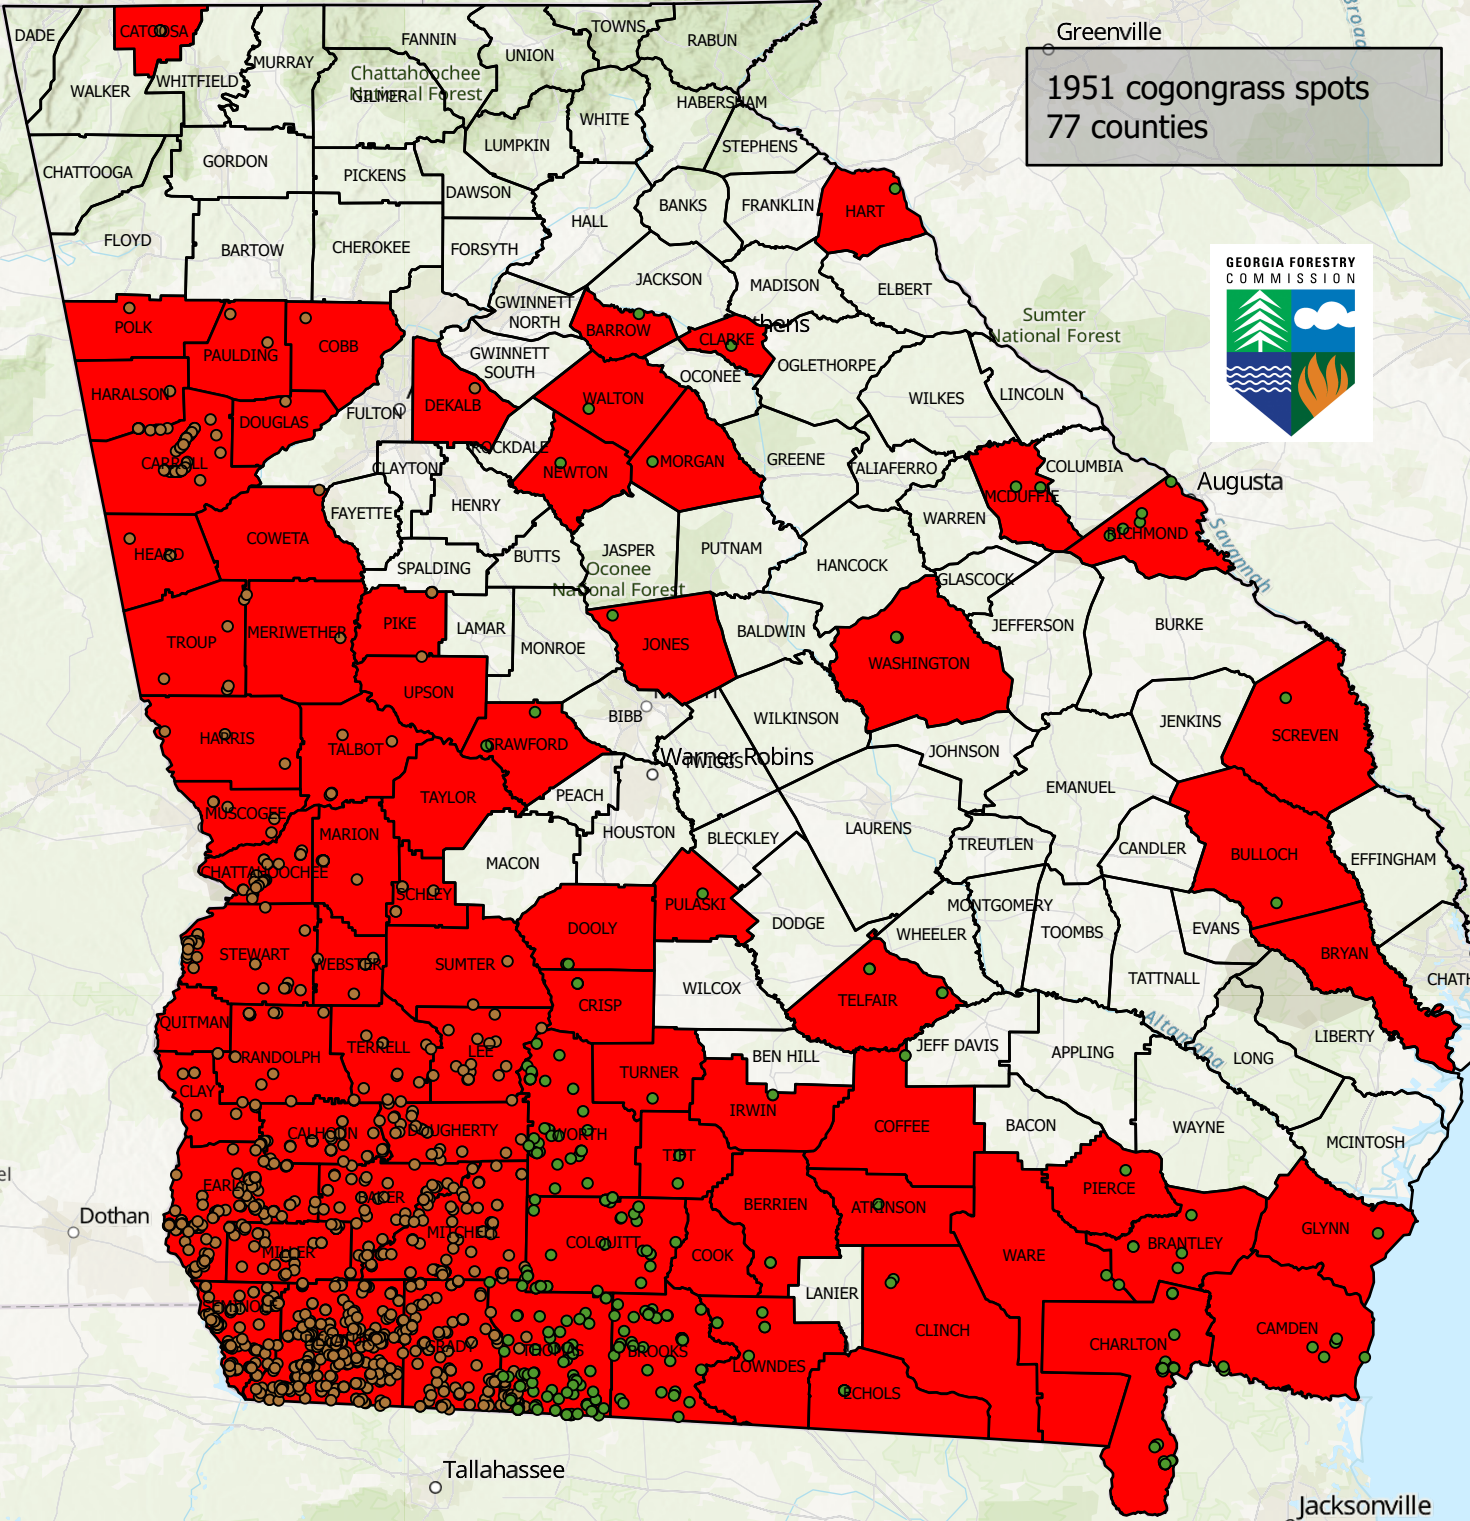

Known Cogongrass in Georgia

1951 cogongrass spots
77 counties

Mapped by: Mark McClure
Date: December 31, 2023

Sources: Esri, Airbus DS, USGS, NGA, NASA, CGIAR, Robinson, NCEAS, NLS, OS, NMA, Geodastayres, Cogongrass in Georgia, Intermap and the GIS user community, Sources: Esri, TomTom, Garmin, FAO, NOAA, USGS, © OpenStreetMap contributors, and the GIS User Community